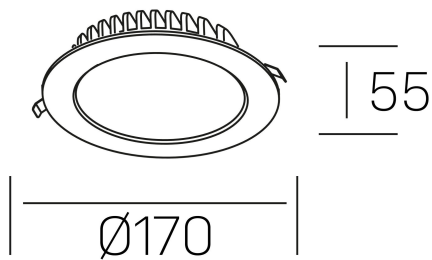

disc tina deep
K50405.02.RF.WH-WH.ST.8.30.PU

GENERAL DETAILS

INSTALLATION	recessed with frame
FINISHES ALUMINIUM	White-White
LIGHT DIRECTION	Fixed
INT/EXT IP DEGREE	IP 23
MATERIAL	Aluminum
IK DEGREE	IK 6
UTILIZATION	Indoor
WARRANTY	3 years

ELECTRICAL DETAILS

LAMP	LED
POWER	18 W
COLOUR TEMPERATURE	3000K
LUMINOUS FLUX	1300 Lm
EFFICACY DIMMING	78 Lm/W
DIMABLE	Push
DRIVER	Remote
CLASS PROTECTION	II
COLOUR RENDERING INDEX	CRI >80
VOLTAGE	220-240 V
FRECUENCIA	50-60 Hz
CURRENT INTENSITY	400 mA
LIFE TIME	50.000 h

GENERAL DIMENSIONS

DIMENSIONS	Ø 170 mm
CUT OUT	Ø 160 mm
HEIGHT	h 55 mm
DIMENSIONES DE EMBALAJE	N/A
PESO NETO	30

*Please might expect a max.15% figure reduction in finishes other than white