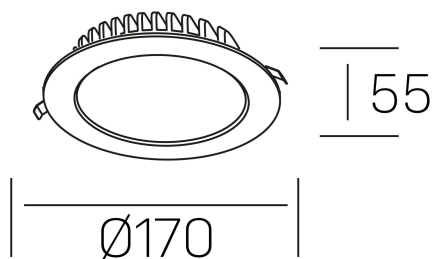

disc tina deep
K50405.02.RF.WH-WH.ST.8.30.PU

GENERAL DETAILS

INSTALLATION	recessed with frame
FINISHES ALUMINIUM	White-White
LIGHT DIRECTION	Fixed
INT/EXT IP DEGREE	IP 23
MATERIAL	Aluminum
IK DEGREE	IK 6
UTILIZATION	Indoor
WARRANTY	3 years

ELECTRICAL DETAILS

LAMP	LED
POWER	18 W
COLOUR TEMPERATURE	3000K
LUMINOUS FLUX	1300 Lm
EFFICACY DIMMING	78 Lm/W
DIMABLE	Push
DRIVER	Remote
CLASS PROTECTION	II
COLOUR RENDERING INDEX	CRI >80
VOLTAGE	220-240 V
FRECUENCIA	50-60 Hz
CURRENT INTENSITY	400 mA
LIFE TIME	35.000 h

GENERAL DIMENSIONS

DIMENSIONS	Ø 170 mm
CUT OUT	Ø 160 mm
HEIGHT	h 55 mm
DIMENSIONES DE EMBALAJE	N/A
PESO NETO	30

*Please might expect a max.15% figure reduction in finishes other than white