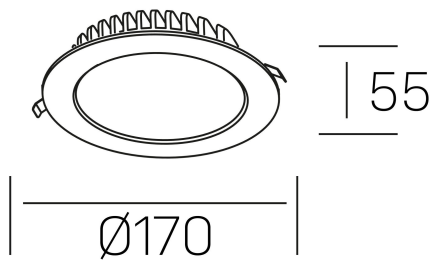

disc tina deep
K50405.02.RF.WH-WH.ST.8.30.DA

GENERAL DETAILS

INSTALLATION	recessed with frame
FINISHES ALUMINIUM	White-White
LIGHT DIRECTION	Fixed
INT/EXT IP DEGREE	IP 23
MATERIAL	Aluminum
IK DEGREE	IK 6
UTILIZATION	Indoor
WARRANTY	3 years

ELECTRICAL DETAILS

LAMP	LED
POWER	18 W
COLOUR TEMPERATURE	3000K
LUMINOUS FLUX	1300 Lm
EFFICACY DIMMING	78 Lm/W
DIMABLE	DALI
DRIVER	Remote
CLASS PROTECTION	II
COLOUR RENDERING INDEX	CRI >80
VOLTAGE	220-240 V
FRECUENCIA	50-60 Hz
CURRENT INTENSITY	400 mA
LIFE TIME	35.000 h

GENERAL DIMENSIONS

DIMENSIONS	Ø 170 mm
CUT OUT	Ø 160 mm
HEIGHT	h 55 mm
DIMENSIONES DE EMBALAJE	N/A
PESO NETO	30

*Please might expect a max.15% figure reduction in finishes other than white