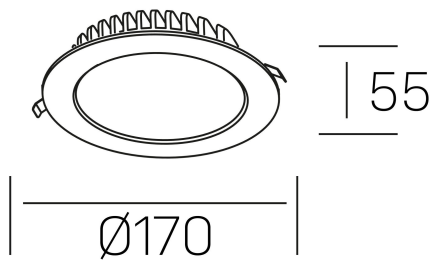

disc tina deep  
K50405.02.RF.WH-WH.ST.8.30.DA

## GENERAL DETAILS

INSTALLATION	recessed with frame
FINISHES ALUMINIUM	White-White
LIGHT DIRECTION	Fixed
INT/EXT IP DEGREE	IP 23
MATERIAL	Aluminum
IK DEGREE	IK 6
UTILIZATION	Indoor
WARRANTY	3 years

## ELECTRICAL DETAILS

LAMP	LED
POWER	18 W
COLOUR TEMPERATURE	3000K
LUMINOUS FLUX	1300 Lm
EFFICACY DIMMING	78 Lm/W
DIMABLE	DALI
DRIVER	Remote
CLASS PROTECTION	II
COLOUR RENDERING INDEX	CRI >80
VOLTAGE	220-240 V
FRECUENCIA	50-60 Hz
CURRENT INTENSITY	400 mA
LIFE TIME	50.000 h

## GENERAL DIMENSIONS

DIMENSIONS	Ø 170 mm
CUT OUT	Ø 160 mm
HEIGHT	h 55 mm
DIMENSIONES DE EMBALAJE	N/A
PESO NETO	30

\*Please might expect a max.15% figure reduction in finishes other than white