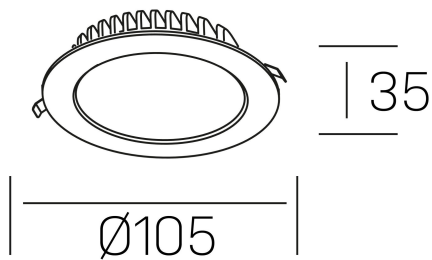

**disc tina deep**  
K50405.01.RF.WH-WH.ST.8.40.PU

#### GENERAL DETAILS

INSTALLATION	recessed with frame
FINISHES ALUMINIUM	White-White
LIGHT DIRECTION	Fixed
INT/EXT IP DEGREE	IP 23
MATERIAL	Aluminum
IK DEGREE	IK 6
UTILIZATION	Indoor
WARRANTY	3 years

#### ELECTRICAL DETAILS

LAMP	LED
POWER	8 W
COLOUR TEMPERATURE	4000K
LUMINOUS FLUX	550 lm
EFFICACY DIMMING	67 Lm/W
DIMABLE	Push
DRIVER	Remote
CLASS PROTECTION	II
COLOUR RENDERING INDEX	CRI >80
VOLTAGE	220-240 V
FRECUENCIA	50-60 Hz
CURRENT INTENSITY	300 mA
LIFE TIME	50.000 h

#### GENERAL DIMENSIONS

DIMENSIONS	Ø 105 mm
CUT OUT	Ø 95 mm
HEIGHT	h 35 mm
DIMENSIONES DE EMBALAJE	N/A
PESO NETO	14

\*Please might expect a max.15% figure reduction in finishes other than white