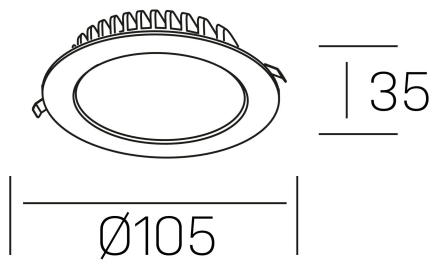

disc tina deep
K50405.01.RF.WH-WH.ST.8.40.PU

GENERAL DETAILS

INSTALLATION	recessed with frame
FINISHES ALUMINIUM	White-White
LIGHT DIRECTION	Fixed
INT/EXT IP DEGREE	IP 23
MATERIAL	Aluminum
IK DEGREE	IK 6
UTILIZATION	Indoor
WARRANTY	3 years

ELECTRICAL DETAILS

LAMP	LED
POWER	8 W
COLOUR TEMPERATURE	4000K
LUMINOUS FLUX	550 lm
EFFICACY DIMMING	67 Lm/W
DIMABLE	Push
DRIVER	Remote
CLASS PROTECTION	II
COLOUR RENDERING INDEX	CRI >80
VOLTAGE	220-240 V
FRECUENCIA	50-60 Hz
CURRENT INTENSITY	300 mA
LIFE TIME	35.000 h

GENERAL DIMENSIONS

DIMENSIONS	Ø 105 mm
CUT OUT	Ø 95 mm
HEIGHT	h 35 mm
DIMENSIONES DE EMBALAJE	N/A
PESO NETO	14

*Please might expect a max.15% figure reduction in finishes other than white