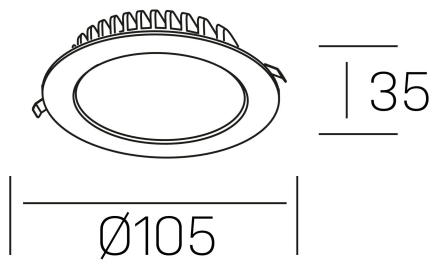

**disc tina deep**  
K50405.01.RF.WH-WH.ST.8.40.D1

#### GENERAL DETAILS

INSTALLATION	recessed with frame
FINISHES ALUMINIUM	White-White
LIGHT DIRECTION	Fixed
INT/EXT IP DEGREE	IP 23
MATERIAL	Aluminum
IK DEGREE	IK 6
UTILIZATION	Indoor
WARRANTY	3 years

#### ELECTRICAL DETAILS

LAMP	LED
POWER	8 W
COLOUR TEMPERATURE	4000K
LUMINOUS FLUX	550 lm
EFFICACY DIMMING	67 Lm/W
DIMABLE	1.10v
DRIVER	Remote
CLASS PROTECTION	II
COLOUR RENDERING INDEX	CRI >80
VOLTAGE	220-240 V
FRECUENCIA	50-60 Hz
CURRENT INTENSITY	300 mA
LIFE TIME	50.000 h

#### GENERAL DIMENSIONS

DIMENSIONS	Ø 105 mm
CUT OUT	Ø 95 mm
HEIGHT	h 35 mm
DIMENSIONES DE EMBALAJE	N/A
PESO NETO	14

\*Please might expect a max.15% figure reduction in finishes other than white