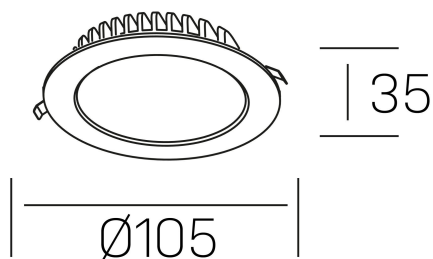

disc tina deep
K50405.01.RF.WH-WH.ST.8.40.PC

GENERAL DETAILS

INSTALLATION	recessed with frame
FINISHES ALUMINIUM	White-White
LIGHT DIRECTION	Fixed
INT/EXT IP DEGREE	IP 23
MATERIAL	Aluminum
IK DEGREE	IK 6
UTILIZATION	Indoor
WARRANTY	3 years

ELECTRICAL DETAILS

LAMP	LED
POWER	8 W
COLOUR TEMPERATURE	4000K
LUMINOUS FLUX	550 lm
EFFICACY DIMMING	67 Lm/W
DIMABLE	PHASE CUT
DRIVER	Remote
CLASS PROTECTION	II
COLOUR RENDERING INDEX	CRI >80
VOLTAGE	220-240 V
FRECUENCIA	50-60 Hz
CURRENT INTENSITY	300 mA
LIFE TIME	50.000 h

GENERAL DIMENSIONS

DIMENSIONS	Ø 105 mm
CUT OUT	Ø 95 mm
HEIGHT	h 35 mm
DIMENSIONES DE EMBALAJE	N/A
PESO NETO	14

*Please might expect a max.15% figure reduction in finishes other than white