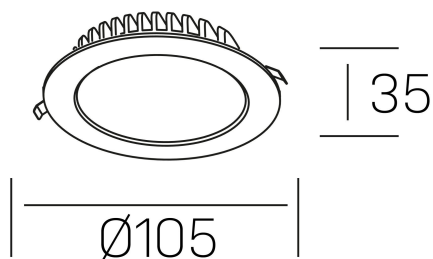

disc tina deep
K50405.01.RF.WH-WH.ST.8.40.PC

GENERAL DETAILS

INSTALLATION	recessed with frame
FINISHES ALUMINIUM	White-White
LIGHT DIRECTION	Fixed
INT/EXT IP DEGREE	IP 23
MATERIAL	Aluminum
IK DEGREE	IK 6
UTILIZATION	Indoor
WARRANTY	3 years

ELECTRICAL DETAILS

LAMP	LED
POWER	8 W
COLOUR TEMPERATURE	4000K
LUMINOUS FLUX	550 lm
EFFICACY DIMMING	67 Lm/W
DIMABLE	PHASE CUT
DRIVER	Remote
CLASS PROTECTION	II
COLOUR RENDERING INDEX	CRI >80
VOLTAGE	220-240 V
FRECUENCIA	50-60 Hz
CURRENT INTENSITY	300 mA
LIFE TIME	35.000 h

GENERAL DIMENSIONS

DIMENSIONS	Ø 105 mm
CUT OUT	Ø 95 mm
HEIGHT	h 35 mm
DIMENSIONES DE EMBALAJE	N/A
PESO NETO	14

*Please might expect a max.15% figure reduction in finishes other than white