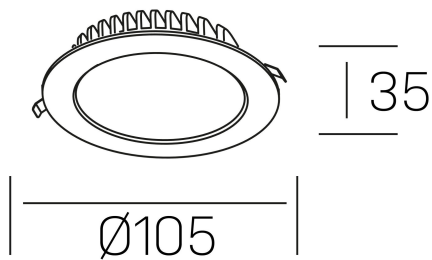

disc tina deep
K50405.01.RF.WH-WH.ST.8.30.DA

GENERAL DETAILS

INSTALLATION	recessed with frame
FINISHES ALUMINIUM	White-White
LIGHT DIRECTION	Fixed
INT/EXT IP DEGREE	IP 23
MATERIAL	Aluminum
IK DEGREE	IK 6
UTILIZATION	Indoor
WARRANTY	3 years

ELECTRICAL DETAILS

LAMP	LED
POWER	8 W
COLOUR TEMPERATURE	3000K
LUMINOUS FLUX	500 Lm
EFFICACY DIMMING	60 Lm/W
DIMABLE	DALI
DRIVER	Remote
CLASS PROTECTION	II
COLOUR RENDERING INDEX	CRI >80
VOLTAGE	220-240 V
FRECUENCIA	50-60 Hz
CURRENT INTENSITY	300 mA
LIFE TIME	50.000 h

GENERAL DIMENSIONS

DIMENSIONS	Ø 105 mm
CUT OUT	Ø 95 mm
HEIGHT	h 35 mm
DIMENSIONES DE EMBALAJE	N/A
PESO NETO	14

*Please might expect a max.15% figure reduction in finishes other than white