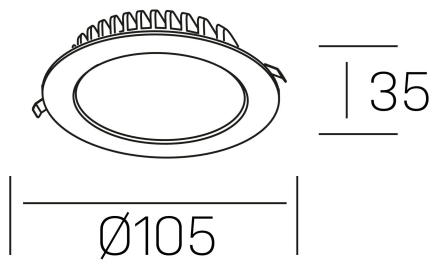

disc tina deep
K50405.01.RF.WH-WH.ST.8.30.DA

GENERAL DETAILS

INSTALLATION	recessed with frame
FINISHES ALUMINIUM	White-White
LIGHT DIRECTION	Fixed
INT/EXT IP DEGREE	IP 23
MATERIAL	Aluminum
IK DEGREE	IK 6
UTILIZATION	Indoor
WARRANTY	3 years

ELECTRICAL DETAILS

LAMP	LED
POWER	8 W
COLOUR TEMPERATURE	3000K
LUMINOUS FLUX	500 Lm
EFFICACY DIMMING	60 Lm/W
DIMABLE	DALI
DRIVER	Remote
CLASS PROTECTION	II
COLOUR RENDERING INDEX	CRI >80
VOLTAGE	220-240 V
FRECUENCIA	50-60 Hz
CURRENT INTENSITY	300 mA
LIFE TIME	35.000 h

GENERAL DIMENSIONS

DIMENSIONS	Ø 105 mm
CUT OUT	Ø 95 mm
HEIGHT	h 35 mm
DIMENSIONES DE EMBALAJE	N/A
PESO NETO	14

*Please might expect a max.15% figure reduction in finishes other than white