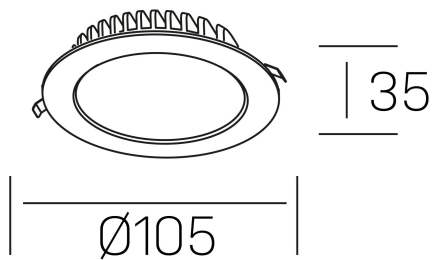

disc tina deep
K50405.01.RF.WH-WH.ST.8.30

GENERAL DETAILS

INSTALLATION	recessed with frame
FINISHES ALUMINIUM	White-White
LIGHT DIRECTION	Fixed
INT/EXT IP DEGREE	IP 23
MATERIAL	Aluminum
IK DEGREE	IK 6
UTILIZATION	Indoor
WARRANTY	3 years

ELECTRICAL DETAILS

LAMP	LED
POWER	8 W
COLOUR TEMPERATURE	3000K
LUMINOUS FLUX	500 Lm
EFFICACY DIMMING	60 Lm/W
DIMABLE	No Dim
DRIVER	Remote
CLASS PROTECTION	II
COLOUR RENDERING INDEX	CRI >80
VOLTAGE	220-240 V
FRECUENCIA	50-60 Hz
CURRENT INTENSITY	300 mA
LIFE TIME	35.000 h

GENERAL DIMENSIONS

DIMENSIONS	Ø 105 mm
CUT OUT	Ø 95 mm
HEIGHT	h 35 mm
DIMENSIONES DE EMBALAJE	N/A
PESO NETO	14

*Please might expect a max.15% figure reduction in finishes other than white