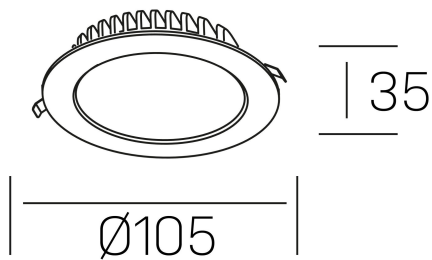

disc tina deep
K50405.01.RF.WH-WH.ST.8.30

GENERAL DETAILS

INSTALLATION	recessed with frame
FINISHES ALUMINIUM	White-White
LIGHT DIRECTION	Fixed
INT/EXT IP DEGREE	IP 23
MATERIAL	Aluminum
IK DEGREE	IK 6
UTILIZATION	Indoor
WARRANTY	3 years

ELECTRICAL DETAILS

LAMP	LED
POWER	8 W
COLOUR TEMPERATURE	3000K
LUMINOUS FLUX	500 Lm
EFFICACY DIMMING	60 Lm/W
DIMABLE	No Dim
DRIVER	Remote
CLASS PROTECTION	II
COLOUR RENDERING INDEX	CRI >80
VOLTAGE	220-240 V
FRECUENCIA	50-60 Hz
CURRENT INTENSITY	300 mA
LIFE TIME	50.000 h

GENERAL DIMENSIONS

DIMENSIONS	Ø 105 mm
CUT OUT	Ø 95 mm
HEIGHT	h 35 mm
DIMENSIONES DE EMBALAJE	N/A
PESO NETO	14

*Please might expect a max.15% figure reduction in finishes other than white