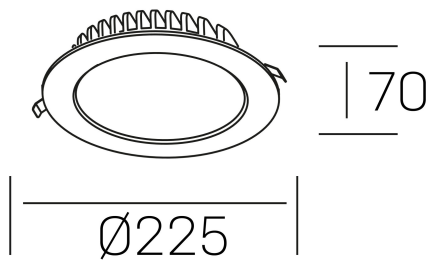

disc tina deep
K50405.03.RF.WH-WH.ST.8.40

GENERAL DETAILS

INSTALLATION	recessed with frame
FINISHES ALUMINIUM	White-White
LIGHT DIRECTION	Fixed
INT/EXT IP DEGREE	IP 23
MATERIAL	Aluminum
IK DEGREE	IK 6
UTILIZATION	Indoor
WARRANTY	3 years

ELECTRICAL DETAILS

LAMP	LED
POWER	24 W
COLOUR TEMPERATURE	4000K
LUMINOUS FLUX	2100 Lm
EFFICACY DIMMING	91 Lm/W
DIMABLE	No Dim
DRIVER	Remote
CLASS PROTECTION	II
COLOUR RENDERING INDEX	CRI >80
VOLTAGE	220-240 V
FRECUENCIA	50-60 Hz
CURRENT INTENSITY	600 mA
LIFE TIME	35.000 h

GENERAL DIMENSIONS

DIMENSIONS	Ø 225 mm
CUT OUT	Ø 210 mm
HEIGHT	h 70 mm
DIMENSIONES DE EMBALAJE	N/A
PESO NETO	40

*Please might expect a max.15% figure reduction in finishes other than white