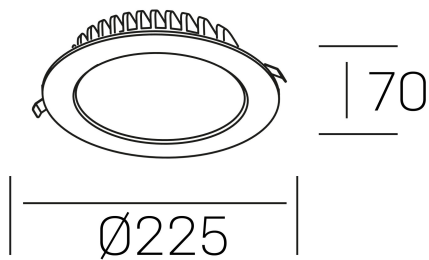

disc tina deep
K50405.03.RF.WH-WH.ST.8.40

GENERAL DETAILS

INSTALLATION	recessed with frame
FINISHES ALUMINIUM	White-White
LIGHT DIRECTION	Fixed
INT/EXT IP DEGREE	IP 23
MATERIAL	Aluminum
IK DEGREE	IK 6
UTILIZATION	Indoor
WARRANTY	3 years

ELECTRICAL DETAILS

LAMP	LED
POWER	24 W
COLOUR TEMPERATURE	4000K
LUMINOUS FLUX	2100 Lm
EFFICACY DIMMING	91 Lm/W
DIMABLE	No Dim
DRIVER	Remote
CLASS PROTECTION	II
COLOUR RENDERING INDEX	CRI >80
VOLTAGE	220-240 V
FRECUENCIA	50-60 Hz
CURRENT INTENSITY	600 mA
LIFE TIME	50.000 h

GENERAL DIMENSIONS

DIMENSIONS	Ø 225 mm
CUT OUT	Ø 210 mm
HEIGHT	h 70 mm
DIMENSIONES DE EMBALAJE	N/A
PESO NETO	40

*Please might expect a max.15% figure reduction in finishes other than white