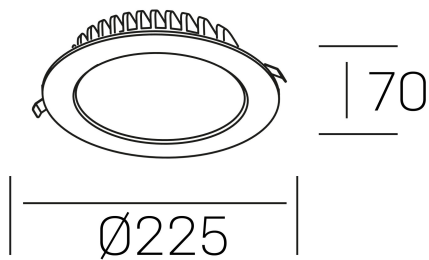

**disc tina deep**  
K50405.03.RF.WH-WH.ST.8.30

#### GENERAL DETAILS

INSTALLATION	recessed with frame
FINISHES ALUMINIUM	White-White
LIGHT DIRECTION	Fixed
INT/EXT IP DEGREE	IP 23
MATERIAL	Aluminum
IK DEGREE	IK 6
UTILIZATION	Indoor
WARRANTY	3 years

#### ELECTRICAL DETAILS

LAMP	LED
POWER	24 W
COLOUR TEMPERATURE	3000K
LUMINOUS FLUX	2000 Lm
EFFICACY DIMMING	87 Lm/W
DIMABLE	No Dim
DRIVER	Remote
CLASS PROTECTION	II
COLOUR RENDERING INDEX	CRI >80
VOLTAGE	220-240 V
FRECUENCIA	50-60 Hz
CURRENT INTENSITY	600 mA
LIFE TIME	35.000 h

#### GENERAL DIMENSIONS

DIMENSIONS	Ø 225 mm
CUT OUT	Ø 210 mm
HEIGHT	h 70 mm
DIMENSIONES DE EMBALAJE	N/A
PESO NETO	40

\*Please might expect a max.15% figure reduction in finishes other than white