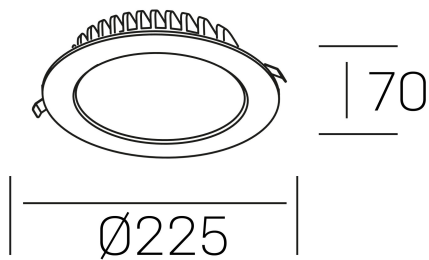

**disc tina deep**  
K50405.03.RF.WH-WH.ST.8.30

#### GENERAL DETAILS

INSTALLATION	recessed with frame
FINISHES ALUMINIUM	White-White
LIGHT DIRECTION	Fixed
INT/EXT IP DEGREE	IP 23
MATERIAL	Aluminum
IK DEGREE	IK 6
UTILIZATION	Indoor
WARRANTY	3 years

#### ELECTRICAL DETAILS

LAMP	LED
POWER	24 W
COLOUR TEMPERATURE	3000K
LUMINOUS FLUX	2000 Lm
EFFICACY DIMMING	87 Lm/W
DIMABLE	No Dim
DRIVER	Remote
CLASS PROTECTION	II
COLOUR RENDERING INDEX	CRI >80
VOLTAGE	220-240 V
FRECUENCIA	50-60 Hz
CURRENT INTENSITY	600 mA
LIFE TIME	50.000 h

#### GENERAL DIMENSIONS

DIMENSIONS	Ø 225 mm
CUT OUT	Ø 210 mm
HEIGHT	h 70 mm
DIMENSIONES DE EMBALAJE	N/A
PESO NETO	40

\*Please might expect a max.15% figure reduction in finishes other than white