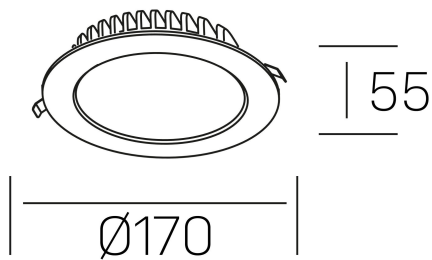

disc tina deep
K50405.02.RF.WH-WH.ST.8.40

GENERAL DETAILS

INSTALLATION	recessed with frame
FINISHES ALUMINIUM	White-White
LIGHT DIRECTION	Fixed
INT/EXT IP DEGREE	IP 23
MATERIAL	Aluminum
IK DEGREE	IK 6
UTILIZATION	Indoor
WARRANTY	3 years

ELECTRICAL DETAILS

LAMP	LED
POWER	18 W
COLOUR TEMPERATURE	4000K
LUMINOUS FLUX	1390 Lm
EFFICACY DIMMING	84 Lm/W
DIMABLE	No Dim
DRIVER	Remote
CLASS PROTECTION	II
COLOUR RENDERING INDEX	CRI >80
VOLTAGE	220-240 V
FRECUENCIA	50-60 Hz
CURRENT INTENSITY	400 mA
LIFE TIME	35.000 h

GENERAL DIMENSIONS

DIMENSIONS	Ø 170 mm
CUT OUT	Ø 160 mm
HEIGHT	h 55 mm
DIMENSIONES DE EMBALAJE	N/A
PESO NETO	30

*Please might expect a max.15% figure reduction in finishes other than white