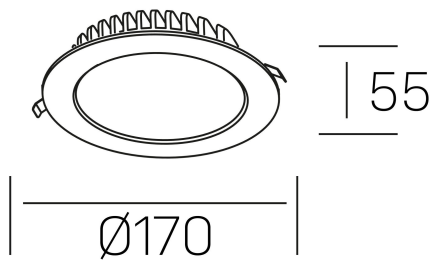

disc tina deep
K50405.02.RF.WH-WH.ST.8.40

GENERAL DETAILS

INSTALLATION	recessed with frame
FINISHES ALUMINIUM	White-White
LIGHT DIRECTION	Fixed
INT/EXT IP DEGREE	IP 23
MATERIAL	Aluminum
IK DEGREE	IK 6
UTILIZATION	Indoor
WARRANTY	3 years

ELECTRICAL DETAILS

LAMP	LED
POWER	18 W
COLOUR TEMPERATURE	4000K
LUMINOUS FLUX	1390 Lm
EFFICACY DIMMING	84 Lm/W
DIMABLE	No Dim
DRIVER	Remote
CLASS PROTECTION	II
COLOUR RENDERING INDEX	CRI >80
VOLTAGE	220-240 V
FRECUENCIA	50-60 Hz
CURRENT INTENSITY	400 mA
LIFE TIME	50.000 h

GENERAL DIMENSIONS

DIMENSIONS	Ø 170 mm
CUT OUT	Ø 160 mm
HEIGHT	h 55 mm
DIMENSIONES DE EMBALAJE	N/A
PESO NETO	30

*Please might expect a max.15% figure reduction in finishes other than white