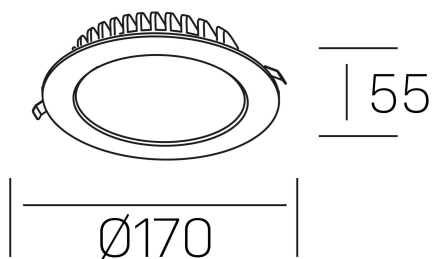

disc tina deep
K50405.02.RF.WH-WH.ST.8.30

GENERAL DETAILS

INSTALLATION	recessed with frame
FINISHES ALUMINIUM	White-White
LIGHT DIRECTION	Fixed
INT/EXT IP DEGREE	IP 23
MATERIAL	Aluminum
IK DEGREE	IK 6
UTILIZATION	Indoor
WARRANTY	3 years

ELECTRICAL DETAILS

LAMP	LED
POWER	18 W
COLOUR TEMPERATURE	3000K
LUMINOUS FLUX	1300 Lm
EFFICACY DIMMING	78 Lm/W
DIMABLE	No Dim
DRIVER	Remote
CLASS PROTECTION	II
COLOUR RENDERING INDEX	CRI >80
VOLTAGE	220-240 V
FRECUENCIA	50-60 Hz
CURRENT INTENSITY	400 mA
LIFE TIME	35.000 h

GENERAL DIMENSIONS

DIMENSIONS	Ø 170 mm
CUT OUT	Ø 160 mm
HEIGHT	h 55 mm
DIMENSIONES DE EMBALAJE	N/A
PESO NETO	30

*Please might expect a max.15% figure reduction in finishes other than white