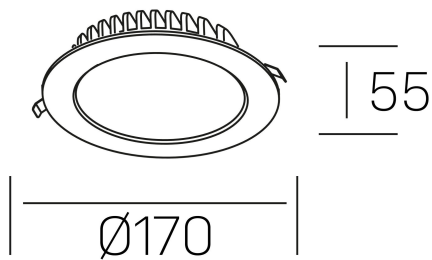

disc tina deep  
K50405.02.RF.WH-WH.ST.8.30

#### GENERAL DETAILS

|                    |                     |
|--------------------|---------------------|
| INSTALLATION       | recessed with frame |
| FINISHES ALUMINIUM | White-White         |
| LIGHT DIRECTION    | Fixed               |
| INT/EXT IP DEGREE  | IP 23               |
| MATERIAL           | Aluminum            |
| IK DEGREE          | IK 6                |
| UTILIZATION        | Indoor              |
| WARRANTY           | 3 years             |

#### ELECTRICAL DETAILS

|                        |           |
|------------------------|-----------|
| LAMP                   | LED       |
| POWER                  | 18 W      |
| COLOUR TEMPERATURE     | 3000K     |
| LUMINOUS FLUX          | 1300 Lm   |
| EFFICACY DIMMING       | 78 Lm/W   |
| DIMABLE                | No Dim    |
| DRIVER                 | Remote    |
| CLASS PROTECTION       | II        |
| COLOUR RENDERING INDEX | CRI >80   |
| VOLTAGE                | 220-240 V |
| FRECUENCIA             | 50-60 Hz  |
| CURRENT INTENSITY      | 400 mA    |
| LIFE TIME              | 50.000 h  |

#### GENERAL DIMENSIONS

|                         |          |
|-------------------------|----------|
| DIMENSIONS              | Ø 170 mm |
| CUT OUT                 | Ø 160 mm |
| HEIGHT                  | h 55 mm  |
| DIMENSIONES DE EMBALAJE | N/A      |
| PESO NETO               | 30       |