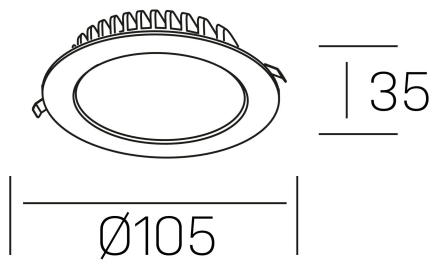

disc tina deep
K50405.01.RF.WH-WH.ST.8.40

GENERAL DETAILS

INSTALLATION	recessed with frame
FINISHES ALUMINIUM	White-White
LIGHT DIRECTION	Fixed
INT/EXT IP DEGREE	IP 23
MATERIAL	Aluminum
IK DEGREE	IK 6
UTILIZATION	Indoor
WARRANTY	3 years

ELECTRICAL DETAILS

LAMP	LED
POWER	8 W
COLOUR TEMPERATURE	4000K
LUMINOUS FLUX	550 lm
EFFICACY DIMMING	67 Lm/W
DIMABLE	No Dim
DRIVER	Remote
CLASS PROTECTION	II
COLOUR RENDERING INDEX	CRI >80
VOLTAGE	220-240 V
FRECUENCIA	50-60 Hz
CURRENT INTENSITY	300 mA
LIFE TIME	50.000 h

GENERAL DIMENSIONS

DIMENSIONS	Ø 105 mm
CUT OUT	Ø 95 mm
HEIGHT	h 35 mm
DIMENSIONES DE EMBALAJE	N/A
PESO NETO	14

*Please might expect a max.15% figure reduction in finishes other than white