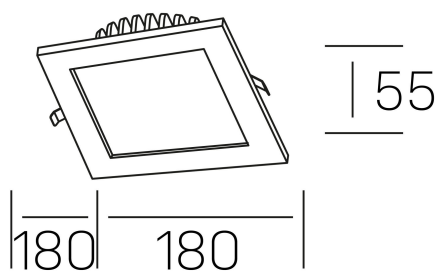

disc tina deep sq
K50415.02.RF.WH-WH.ST.8.40.PU

GENERAL DETAILS

INSTALLATION	recessed with frame
FINISHES ALUMINIUM	White-White
LIGHT DIRECTION	Fixed
INT/EXT IP DEGREE	IP 23
MATERIAL	Aluminum
IK DEGREE	IK 6
UTILIZATION	Indoor
WARRANTY	3 years

ELECTRICAL DETAILS

LAMP	LED
POWER	18 W
COLOUR TEMPERATURE	4000K
LUMINOUS FLUX	1390 Lm
EFFICACY DIMMING	84 Lm/W
DIMABLE	Push
DRIVER	Remote
CLASS PROTECTION	II
COLOUR RENDERING INDEX	CRI >80
VOLTAGE	220-240 V
FRECUENCIA	50-60 Hz
CURRENT INTENSITY	400 mA
LIFE TIME	35.000 h

GENERAL DIMENSIONS

DIMENSIONS	180×180 mm
CUT OUT	160×160 mm
HEIGHT	h 55 mm
DIMENSIONES DE EMBALAJE	N/A

*Please might expect a max.15% figure reduction in finishes other than white