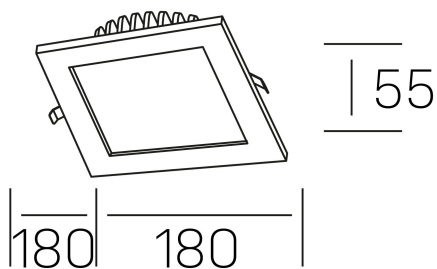

disc tina deep sq
K50415.02.RF.WH-WH.ST.8.40.PU

GENERAL DETAILS

INSTALLATION	recessed with frame
FINISHES ALUMINIUM	White-White
LIGHT DIRECTION	Fixed
INT/EXT IP DEGREE	IP 23
MATERIAL	Aluminum
IK DEGREE	IK 6
UTILIZATION	Indoor
WARRANTY	3 years

ELECTRICAL DETAILS

LAMP	LED
POWER	18 W
COLOUR TEMPERATURE	4000K
LUMINOUS FLUX	1390 Lm
EFFICACY DIMMING	84 Lm/W
DIMABLE	Push
DRIVER	Remote
CLASS PROTECTION	II
COLOUR RENDERING INDEX	CRI >80
VOLTAGE	220-240 V
FRECUENCIA	50-60 Hz
CURRENT INTENSITY	400 mA
LIFE TIME	50.000 h

GENERAL DIMENSIONS

DIMENSIONS	180×180 mm
CUT OUT	160×160 mm
HEIGHT	h 55 mm
DIMENSIONES DE EMBALAJE	N/A

*Please might expect a max.15% figure reduction in finishes other than white