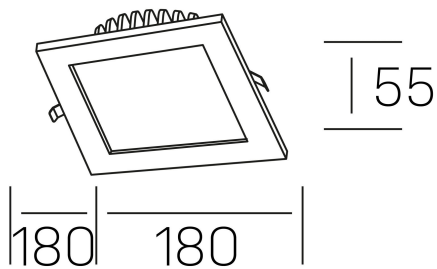

#### GENERAL DETAILS

INSTALLATION	recessed with frame
FINISHES ALUMINIUM	White-White
LIGHT DIRECTION	Fixed
INT/EXT IP DEGREE	IP 23
MATERIAL	Aluminum
IK DEGREE	IK 6
UTILIZATION	Indoor
WARRANTY	3 years

#### ELECTRICAL DETAILS

LAMP	LED
POWER	18 W
COLOUR TEMPERATURE	4000K
LUMINOUS FLUX	1390 Lm
EFFICACY DIMMING	84 Lm/W
DIMABLE	1.10v
DRIVER	Remote
CLASS PROTECTION	II
COLOUR RENDERING INDEX	CRI >80
VOLTAGE	220-240 V
FRECUENCIA	50-60 Hz
CURRENT INTENSITY	400 mA
LIFE TIME	50.000 h

#### GENERAL DIMENSIONS

DIMENSIONS	180×180 mm
CUT OUT	160×160 mm
HEIGHT	h 55 mm
DIMENSIONES DE EMBALAJE	N/A

\*Please might expect a max.15% figure reduction in finishes other than white