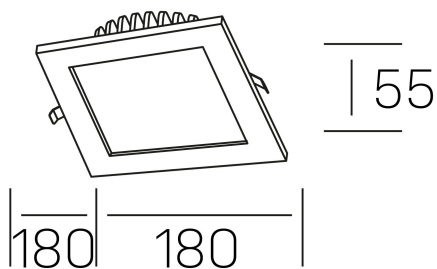

disc tina deep sq
K50415.02.RF.WH-WH.ST.8.40.D1

GENERAL DETAILS

INSTALLATION	recessed with frame
FINISHES ALUMINIUM	White-White
LIGHT DIRECTION	Fixed
INT/EXT IP DEGREE	IP 23
MATERIAL	Aluminum
IK DEGREE	IK 6
UTILIZATION	Indoor
WARRANTY	3 years

ELECTRICAL DETAILS

LAMP	LED
POWER	18 W
COLOUR TEMPERATURE	4000K
LUMINOUS FLUX	1390 Lm
EFFICACY DIMMING	84 Lm/W
DIMABLE	1.10v
DRIVER	Remote
CLASS PROTECTION	II
COLOUR RENDERING INDEX	CRI >80
VOLTAGE	220-240 V
FRECUENCIA	50-60 Hz
CURRENT INTENSITY	400 mA
LIFE TIME	35.000 h

GENERAL DIMENSIONS

DIMENSIONS	180×180 mm
CUT OUT	160×160 mm
HEIGHT	h 55 mm
DIMENSIONES DE EMBALAJE	N/A

*Please might expect a max.15% figure reduction in finishes other than white