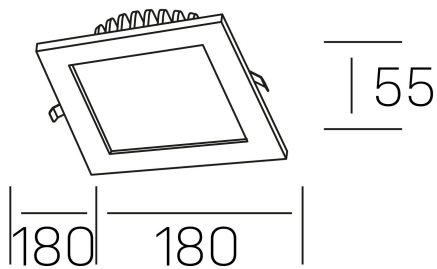

## GENERAL DETAILS

INSTALLATION	recessed with frame
FINISHES ALUMINIUM	White-White
LIGHT DIRECTION	Fixed
INT/EXT IP DEGREE	IP 23
MATERIAL	Aluminum
IK DEGREE	IK 6
UTILIZATION	Indoor
WARRANTY	3 years

## ELECTRICAL DETAILS

LAMP	LED
POWER	18 W
COLOUR TEMPERATURE	4000K
LUMINOUS FLUX	1390 Lm
EFFICACY DIMMING	84 Lm/W
DIMABLE	DALI
DRIVER	Remote
CLASS PROTECTION	II
COLOUR RENDERING INDEX	CRI >80
VOLTAGE	220-240 V
FRECUENCIA	50-60 Hz
CURRENT INTENSITY	400 mA
LIFE TIME	35.000 h

## GENERAL DIMENSIONS

DIMENSIONS	180×180 mm
CUT OUT	160×160 mm
HEIGHT	h 55 mm
DIMENSIONES DE EMBALAJE	N/A

\*Please might expect a max.15% figure reduction in finishes other than white