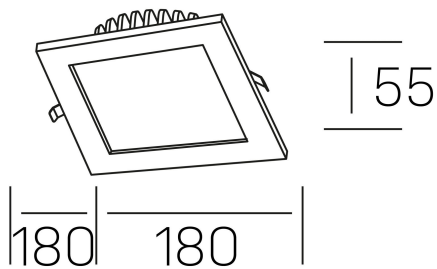

disc tina deep sq
K50415.02.RF.WH-WH.ST.8.40.DA

GENERAL DETAILS

INSTALLATION	recessed with frame
FINISHES ALUMINIUM	White-White
LIGHT DIRECTION	Fixed
INT/EXT IP DEGREE	IP 23
MATERIAL	Aluminum
IK DEGREE	IK 6
UTILIZATION	Indoor
WARRANTY	3 years

ELECTRICAL DETAILS

LAMP	LED
POWER	18 W
COLOUR TEMPERATURE	4000K
LUMINOUS FLUX	1390 Lm
EFFICACY DIMMING	84 Lm/W
DIMABLE	DALI
DRIVER	Remote
CLASS PROTECTION	II
COLOUR RENDERING INDEX	CRI >80
VOLTAGE	220-240 V
FRECUENCIA	50-60 Hz
CURRENT INTENSITY	400 mA
LIFE TIME	50.000 h

GENERAL DIMENSIONS

DIMENSIONS	180×180 mm
CUT OUT	160×160 mm
HEIGHT	h 55 mm
DIMENSIONES DE EMBALAJE	N/A

*Please might expect a max.15% figure reduction in finishes other than white