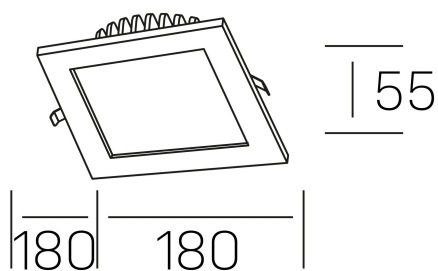

disc tina deep sq
K50415.02.RF.WH-WH.ST.8.30.D1

GENERAL DETAILS

INSTALLATION	recessed with frame
FINISHES ALUMINIUM	White-White
LIGHT DIRECTION	Fixed
INT/EXT IP DEGREE	IP 23
MATERIAL	Aluminum
IK DEGREE	IK 6
UTILIZATION	Indoor
WARRANTY	3 years

ELECTRICAL DETAILS

LAMP	LED
POWER	18 W
COLOUR TEMPERATURE	3000K
LUMINOUS FLUX	1300 Lm
EFFICACY DIMMING	78 Lm/W
DIMABLE	1.10v
DRIVER	Remote
CLASS PROTECTION	II
COLOUR RENDERING INDEX	CRI >80
VOLTAGE	220-240 V
FRECUENCIA	50-60 Hz
CURRENT INTENSITY	400 mA
LIFE TIME	35.000 h

GENERAL DIMENSIONS

DIMENSIONS	180×180 mm
CUT OUT	160×160 mm
HEIGHT	h 55 mm
DIMENSIONES DE EMBALAJE	N/A

*Please might expect a max.15% figure reduction in finishes other than white