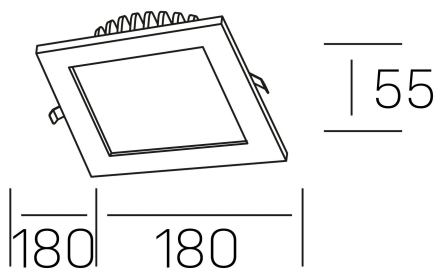

disc tina deep sq
K50415.02.RF.WH-WH.ST.8.30.D1

GENERAL DETAILS

INSTALLATION	recessed with frame
FINISHES ALUMINIUM	White-White
LIGHT DIRECTION	Fixed
INT/EXT IP DEGREE	IP 23
MATERIAL	Aluminum
IK DEGREE	IK 6
UTILIZATION	Indoor
WARRANTY	3 years

ELECTRICAL DETAILS

LAMP	LED
POWER	18 W
COLOUR TEMPERATURE	3000K
LUMINOUS FLUX	1300 Lm
EFFICACY DIMMING	78 Lm/W
DIMABLE	1.10v
DRIVER	Remote
CLASS PROTECTION	II
COLOUR RENDERING INDEX	CRI >80
VOLTAGE	220-240 V
FRECUENCIA	50-60 Hz
CURRENT INTENSITY	400 mA
LIFE TIME	50.000 h

GENERAL DIMENSIONS

DIMENSIONS	180×180 mm
CUT OUT	160×160 mm
HEIGHT	h 55 mm
DIMENSIONES DE EMBALAJE	N/A

*Please might expect a max.15% figure reduction in finishes other than white