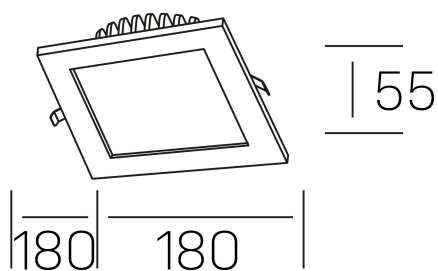

disc tina deep sq
K50415.02.RF.WH-WH.ST.8.30.PU

GENERAL DETAILS

INSTALLATION	recessed with frame
FINISHES ALUMINIUM	White-White
LIGHT DIRECTION	Fixed
INT/EXT IP DEGREE	IP 23
MATERIAL	Aluminum
IK DEGREE	IK 6
UTILIZATION	Indoor
WARRANTY	3 years

ELECTRICAL DETAILS

LAMP	LED
POWER	18 W
COLOUR TEMPERATURE	3000K
LUMINOUS FLUX	1300 Lm
EFFICACY DIMMING	78 Lm/W
DIMABLE	Push
DRIVER	Remote
CLASS PROTECTION	II
COLOUR RENDERING INDEX	CRI >80
VOLTAGE	220-240 V
FRECUENCIA	50-60 Hz
CURRENT INTENSITY	400 mA
LIFE TIME	35.000 h

GENERAL DIMENSIONS

DIMENSIONS	180×180 mm
CUT OUT	160×160 mm
HEIGHT	h 55 mm
DIMENSIONES DE EMBALAJE	N/A

*Please might expect a max.15% figure reduction in finishes other than white