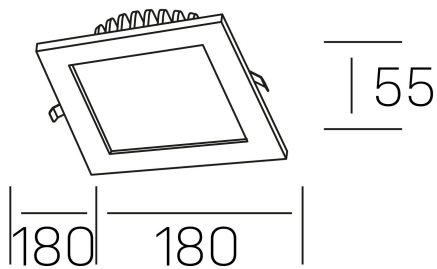

**disc tina deep sq**  
K50415.02.RF.WH-WH.ST.8.30.PU

#### GENERAL DETAILS

INSTALLATION	recessed with frame
FINISHES ALUMINIUM	White-White
LIGHT DIRECTION	Fixed
INT/EXT IP DEGREE	IP 23
MATERIAL	Aluminum
IK DEGREE	IK 6
UTILIZATION	Indoor
WARRANTY	3 years

#### ELECTRICAL DETAILS

LAMP	LED
POWER	18 W
COLOUR TEMPERATURE	3000K
LUMINOUS FLUX	1300 Lm
EFFICACY DIMMING	78 Lm/W
DIMABLE	Push
DRIVER	Remote
CLASS PROTECTION	II
COLOUR RENDERING INDEX	CRI >80
VOLTAGE	220-240 V
FRECUENCIA	50-60 Hz
CURRENT INTENSITY	400 mA
LIFE TIME	50.000 h

#### GENERAL DIMENSIONS

DIMENSIONS	180×180 mm
CUT OUT	160×160 mm
HEIGHT	h 55 mm
DIMENSIONES DE EMBALAJE	N/A

\*Please might expect a max.15% figure reduction in finishes other than white