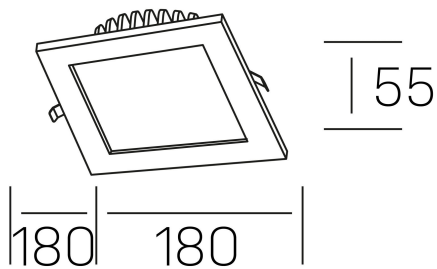

disc tina deep sq
K50415.02.RF.WH-WH.ST.8.30.DA

GENERAL DETAILS

INSTALLATION	recessed with frame
FINISHES ALUMINIUM	White-White
LIGHT DIRECTION	Fixed
INT/EXT IP DEGREE	IP 23
MATERIAL	Aluminum
IK DEGREE	IK 6
UTILIZATION	Indoor
WARRANTY	3 years

ELECTRICAL DETAILS

LAMP	LED
POWER	18 W
COLOUR TEMPERATURE	3000K
LUMINOUS FLUX	1300 Lm
EFFICACY DIMMING	78 Lm/W
DIMABLE	DALI
DRIVER	Remote
CLASS PROTECTION	II
COLOUR RENDERING INDEX	CRI >80
VOLTAGE	220-240 V
FRECUENCIA	50-60 Hz
CURRENT INTENSITY	400 mA
LIFE TIME	35.000 h

GENERAL DIMENSIONS

DIMENSIONS	180×180 mm
CUT OUT	160×160 mm
HEIGHT	h 55 mm
DIMENSIONES DE EMBALAJE	N/A

*Please might expect a max.15% figure reduction in finishes other than white