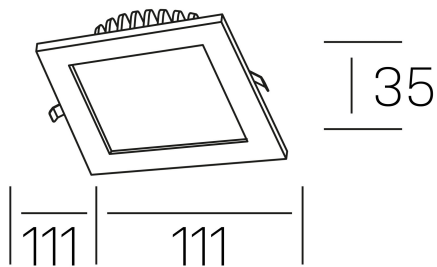

**disc tina deep sq**  
K50415.01.RF.WH-WH.ST.8.30.PU

#### GENERAL DETAILS

INSTALLATION	recessed with frame
FINISHES ALUMINIUM	White-White
LIGHT DIRECTION	Fixed
INT/EXT IP DEGREE	IP 23
MATERIAL	Aluminum
IK DEGREE	IK 6
UTILIZATION	Indoor
WARRANTY	3 years

#### GENERAL DIMENSIONS

DIMENSIONS	111×111 mm
CUT OUT	98×98 mm
HEIGHT	h 35 mm
DIMENSIONES DE EMBALAJE	N/A

\*Please might expect a max.15% figure reduction in finishes other than white