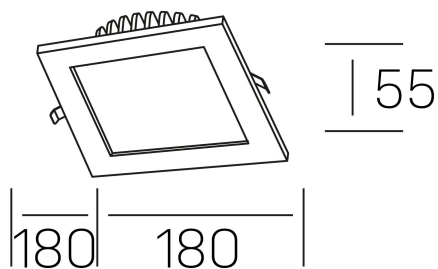

disc tina deep sq
K50415.02.RF.WH-WH.ST.8.40

GENERAL DETAILS

INSTALLATION	recessed with frame
FINISHES ALUMINIUM	White-White
LIGHT DIRECTION	Fixed
INT/EXT IP DEGREE	IP 23
MATERIAL	Aluminum
IK DEGREE	IK 6
UTILIZATION	Indoor
WARRANTY	3 years

ELECTRICAL DETAILS

LAMP	LED
POWER	18 W
COLOUR TEMPERATURE	4000K
LUMINOUS FLUX	1390 Lm
EFFICACY DIMMING	84 Lm/W
DIMABLE	No Dim
DRIVER	Remote
CLASS PROTECTION	II
COLOUR RENDERING INDEX	CRI >80
VOLTAGE	220-240 V
FRECUENCIA	50-60 Hz
CURRENT INTENSITY	400 mA
LIFE TIME	35.000 h

GENERAL DIMENSIONS

DIMENSIONS	180×180 mm
CUT OUT	160×160 mm
HEIGHT	h 55 mm
DIMENSIONES DE EMBALAJE	N/A
PESO NETO	0.30

*Please might expect a max.15% figure reduction in finishes other than white