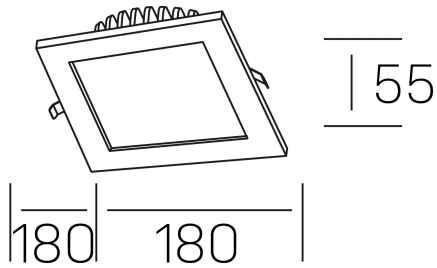

disc tina deep sq
K50415.02.RF.WH-WH.ST.8.40

GENERAL DETAILS

INSTALLATION	recessed with frame
FINISHES ALUMINIUM	White-White
LIGHT DIRECTION	Fixed
INT/EXT IP DEGREE	IP 23
MATERIAL	Aluminum
IK DEGREE	IK 6
UTILIZATION	Indoor
WARRANTY	3 years

ELECTRICAL DETAILS

LAMP	LED
POWER	18 W
COLOUR TEMPERATURE	4000K
LUMINOUS FLUX	1390 Lm
EFFICACY DIMMING	84 Lm/W
DIMABLE	No Dim
DRIVER	Remote
CLASS PROTECTION	II
COLOUR RENDERING INDEX	CRI >80
VOLTAGE	220-240 V
FRECUENCIA	50-60 Hz
CURRENT INTENSITY	400 mA
LIFE TIME	50.000 h

GENERAL DIMENSIONS

DIMENSIONS	180×180 mm
CUT OUT	160×160 mm
HEIGHT	h 55 mm
DIMENSIONES DE EMBALAJE	N/A
PESO NETO	0.30

*Please might expect a max.15% figure reduction in finishes other than white