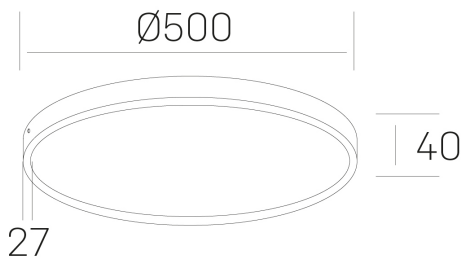

disc slim

K51700.06.SR.WH-WH.OP.ST.8.27.PU

GENERAL DETAILS

INSTALLATION	Surface
FINISHES ALUMINIUM	White-White
OPTIC COVER	Opal
LIGHT DIRECTION	Fixed
INT/EXT IP DEGREE	IP 43
MATERIAL	Aluminum
IK DEGREE	IK03
UTILIZATION	Indoor
WARRANTY	3 years

ELECTRICAL DETAILS

LAMP	LED
POWER	48 W
COLOUR TEMPERATURE	2700K
LUMINOUS FLUX	4150 Lm
EFFICACY DIMMING	87 Lm/W
DIMABLE	Push
DRIVER	Integrated
CLASS PROTECTION	II
COLOUR RENDERING INDEX	CRI >80
VOLTAGE	220-240 V
CURRENT INTENSITY	1200 mA
LIFE TIME	50.000 h

GENERAL DIMENSIONS

DIMENSIONS	Ø 500 mm
HEIGHT	h 40 mm
DIMENSIONES DE EMBALAJE	N/A

*Please might expect a max.15% figure reduction in finishes other than white