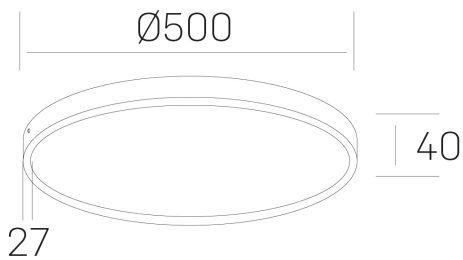

## disc slim

K51700.06.SR.WH-WH.OP.ST.8.27.PC

### GENERAL DETAILS

INSTALLATION	Surface
FINISHES ALUMINIUM	White-White
OPTIC COVER	Opal
LIGHT DIRECTION	Fixed
INT/EXT IP DEGREE	IP 43
MATERIAL	Aluminum
IK DEGREE	IK03
UTILIZATION	Indoor
WARRANTY	5 years

### ELECTRICAL DETAILS

LAMP	LED
POWER	48 W
COLOUR TEMPERATURE	2700K
LUMINOUS FLUX	4150 Lm
EFFICACY DIMMING	87 Lm/W
DIMABLE	PHASE CUT
DRIVER	Remote
CLASS PROTECTION	II
COLOUR RENDERING INDEX	CRI >80
VOLTAGE	220-240 V
CURRENT INTENSITY	1200 mA
LIFE TIME	50.000 h

### GENERAL DIMENSIONS

DIMENSIONS	Ø 500 mm
HEIGHT	h 40 mm
DIMENSIONES DE EMBALAJE	N/A

\*Please might expect a max.15% figure reduction in finishes other than white