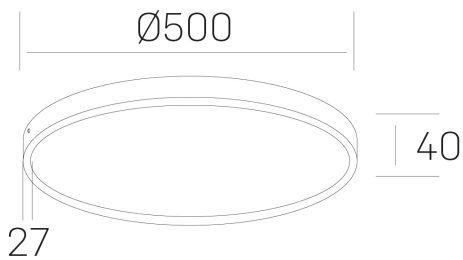

disc slim

K51700.06.SR.WH-WH.OP.ST.8.27.PC

GENERAL DETAILS

INSTALLATION	Surface
FINISHES ALUMINIUM	White-White
OPTIC COVER	Opal
LIGHT DIRECTION	Fixed
INT/EXT IP DEGREE	IP 43
MATERIAL	Aluminum
IK DEGREE	IK03
UTILIZATION	Indoor
WARRANTY	3 years

ELECTRICAL DETAILS

LAMP	LED
POWER	48 W
COLOUR TEMPERATURE	2700K
LUMINOUS FLUX	4150 Lm
EFFICACY DIMMING	87 Lm/W
DIMABLE	PHASE CUT
DRIVER	Remote
CLASS PROTECTION	II
COLOUR RENDERING INDEX	CRI >80
VOLTAGE	220-240 V
CURRENT INTENSITY	1200 mA
LIFE TIME	50.000 h

GENERAL DIMENSIONS

DIMENSIONS	Ø 500 mm
HEIGHT	h 40 mm
DIMENSIONES DE EMBALAJE	N/A

*Please might expect a max.15% figure reduction in finishes other than white