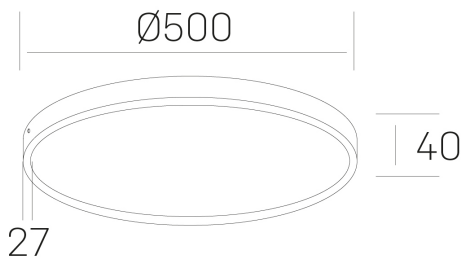

disc slim

K51700.06.SR.WH-WH.OP.ST.8.27.D1

GENERAL DETAILS

INSTALLATION	Surface
FINISHES ALUMINIUM	White-White
OPTIC COVER	Opal
LIGHT DIRECTION	Fixed
INT/EXT IP DEGREE	IP 43
MATERIAL	Aluminum
IK DEGREE	IK03
UTILIZATION	Indoor
WARRANTY	5 years

ELECTRICAL DETAILS

LAMP	LED
POWER	48 W
COLOUR TEMPERATURE	2700K
LUMINOUS FLUX	4150 Lm
EFFICACY DIMMING	87 Lm/W
DIMABLE	1.10v
DRIVER	Integrated
CLASS PROTECTION	II
COLOUR RENDERING INDEX	CRI >80
VOLTAGE	220-240 V
CURRENT INTENSITY	1200 mA
LIFE TIME	50.000 h

GENERAL DIMENSIONS

DIMENSIONS	Ø 500 mm
HEIGHT	h 40 mm
DIMENSIONES DE EMBALAJE	N/A

*Please might expect a max.15% figure reduction in finishes other than white