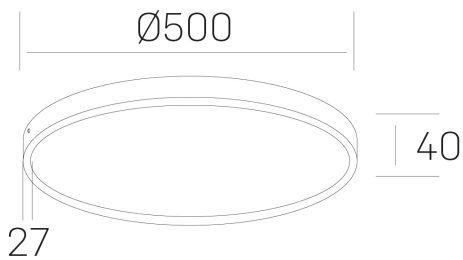

disc slim

K51700.06.SR.WH-WH.OP.ST.8.27.D1

GENERAL DETAILS

| | |
|--------------------|-------------|
| INSTALLATION | Surface |
| FINISHES ALUMINIUM | White-White |
| OPTIC COVER | Opal |
| LIGHT DIRECTION | Fixed |
| INT/EXT IP DEGREE | IP 43 |
| MATERIAL | Aluminum |
| IK DEGREE | IK03 |
| UTILIZATION | Indoor |
| WARRANTY | 3 years |

ELECTRICAL DETAILS

| | |
|------------------------|------------|
| LAMP | LED |
| POWER | 48 W |
| COLOUR TEMPERATURE | 2700K |
| LUMINOUS FLUX | 4150 Lm |
| EFFICACY DIMMING | 87 Lm/W |
| DIMABLE | 1.10v |
| DRIVER | Integrated |
| CLASS PROTECTION | II |
| COLOUR RENDERING INDEX | CRI >80 |
| VOLTAGE | 220-240 V |
| CURRENT INTENSITY | 1200 mA |
| LIFE TIME | 50.000 h |

GENERAL DIMENSIONS

| | |
|-------------------------|----------|
| DIMENSIONS | Ø 500 mm |
| HEIGHT | h 40 mm |
| DIMENSIONES DE EMBALAJE | N/A |

*Please might expect a max.15% figure reduction in finishes other than white