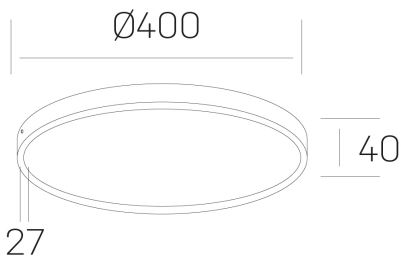

disc slim

K51700.05.SR.WH-WH.OP.ST.8.27.PU

GENERAL DETAILS

INSTALLATION	Surface
FINISHES ALUMINIUM	White-White
OPTIC COVER	Opal
LIGHT DIRECTION	Fixed
INT/EXT IP DEGREE	IP 43
MATERIAL	Aluminum
IK DEGREE	IK03
UTILIZATION	Indoor
WARRANTY	3 years

ELECTRICAL DETAILS

LAMP	LED
POWER	38 W
COLOUR TEMPERATURE	2700K
LUMINOUS FLUX	3400 Lm
EFFICACY DIMMING	90 Lm/W
DIMABLE	Push
DRIVER	Integrated
CLASS PROTECTION	II
COLOUR RENDERING INDEX	CRI >80
VOLTAGE	220-240 V
CURRENT INTENSITY	900 mA
LIFE TIME	50.000 h

GENERAL DIMENSIONS

DIMENSIONS	Ø 400 mm
HEIGHT	h 40 mm
DIMENSIONES DE EMBALAJE	N/A

*Please might expect a max.15% figure reduction in finishes other than white