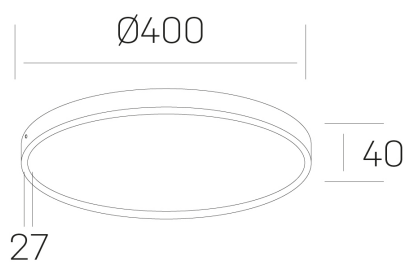

**disc slim**  
K51700.05.SR.WH-WH.OP.ST.8.27.DA

## GENERAL DETAILS

INSTALLATION	Surface
FINISHES ALUMINIUM	White-White
OPTIC COVER	Opal
LIGHT DIRECTION	Fixed
INT/EXT IP DEGREE	IP 43
MATERIAL	Aluminum
IK DEGREE	IK03
UTILIZATION	Indoor
WARRANTY	3 years

## ELECTRICAL DETAILS

LAMP	LED
POWER	38 W
COLOUR TEMPERATURE	2700K
LUMINOUS FLUX	3400 Lm
EFFICACY DIMMING	90 Lm/W
DIMABLE	DALI
DRIVER	Integrated
CLASS PROTECTION	II
COLOUR RENDERING INDEX	CRI >80
VOLTAGE	220-240 V
CURRENT INTENSITY	900 mA
LIFE TIME	50.000 h

## GENERAL DIMENSIONS

DIMENSIONS	Ø 400 mm
HEIGHT	h 40 mm
DIMENSIONES DE EMBALAJE	N/A

\*Please might expect a max.15% figure reduction in finishes other than white