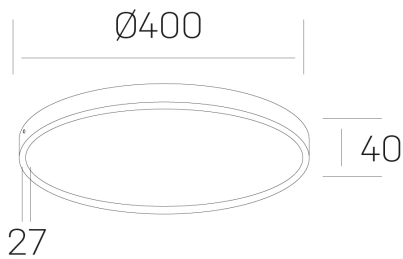

disc slim
K51700.05.SR.WH-WH.OP.ST.8.27.DA

GENERAL DETAILS

INSTALLATION	Surface
FINISHES ALUMINIUM	White-White
OPTIC COVER	Opal
LIGHT DIRECTION	Fixed
INT/EXT IP DEGREE	IP 43
MATERIAL	Aluminum
IK DEGREE	IK03
UTILIZATION	Indoor
WARRANTY	5 years

ELECTRICAL DETAILS

LAMP	LED
POWER	38 W
COLOUR TEMPERATURE	2700K
LUMINOUS FLUX	3400 Lm
EFFICACY DIMMING	90 Lm/W
DIMABLE	DALI
DRIVER	Integrated
CLASS PROTECTION	II
COLOUR RENDERING INDEX	CRI >80
VOLTAGE	220-240 V
CURRENT INTENSITY	900 mA
LIFE TIME	50.000 h

GENERAL DIMENSIONS

DIMENSIONS	Ø 400 mm
HEIGHT	h 40 mm
DIMENSIONES DE EMBALAJE	N/A

*Please might expect a max.15% figure reduction in finishes other than white