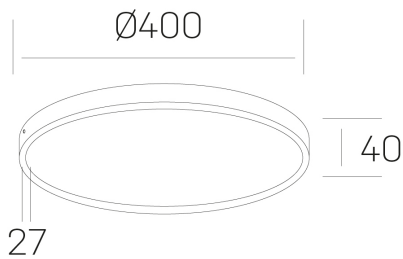

## disc slim

K51700.05.SR.WH-WH.OP.ST.8.27.D1

### GENERAL DETAILS

INSTALLATION	Surface
FINISHES ALUMINIUM	White-White
OPTIC COVER	Opal
LIGHT DIRECTION	Fixed
INT/EXT IP DEGREE	IP 43
MATERIAL	Aluminum
IK DEGREE	IK03
UTILIZATION	Indoor
WARRANTY	5 years

### ELECTRICAL DETAILS

LAMP	LED
POWER	38 W
COLOUR TEMPERATURE	2700K
LUMINOUS FLUX	3400 Lm
EFFICACY DIMMING	90 Lm/W
DIMABLE	1.10v
DRIVER	Integrated
CLASS PROTECTION	II
COLOUR RENDERING INDEX	CRI >80
VOLTAGE	220-240 V
CURRENT INTENSITY	900 mA
LIFE TIME	50.000 h

### GENERAL DIMENSIONS

DIMENSIONS	Ø 400 mm
HEIGHT	h 40 mm
DIMENSIONES DE EMBALAJE	N/A

\*Please might expect a max.15% figure reduction in finishes other than white