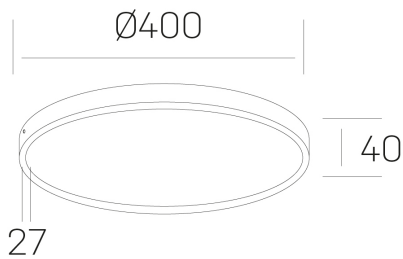

## disc slim

K51700.05.SR.WH-WH.OP.ST.8.27.D1

### GENERAL DETAILS

INSTALLATION	Surface
FINISHES ALUMINIUM	White-White
OPTIC COVER	Opal
LIGHT DIRECTION	Fixed
INT/EXT IP DEGREE	IP 43
MATERIAL	Aluminum
IK DEGREE	IK03
UTILIZATION	Indoor
WARRANTY	3 years

### ELECTRICAL DETAILS

LAMP	LED
POWER	38 W
COLOUR TEMPERATURE	2700K
LUMINOUS FLUX	3400 Lm
EFFICACY DIMMING	90 Lm/W
DIMABLE	1.10v
DRIVER	Integrated
CLASS PROTECTION	II
COLOUR RENDERING INDEX	CRI >80
VOLTAGE	220-240 V
CURRENT INTENSITY	900 mA
LIFE TIME	50.000 h

### GENERAL DIMENSIONS

DIMENSIONS	Ø 400 mm
HEIGHT	h 40 mm
DIMENSIONES DE EMBALAJE	N/A

\*Please might expect a max.15% figure reduction in finishes other than white