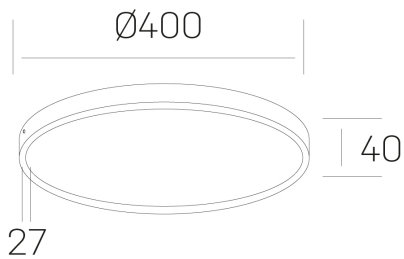

**disc slim**  
K51700.05.SR.BK-BK.OP.ST.8.27.PU

#### GENERAL DETAILS

INSTALLATION	Surface
FINISHES ALUMINIUM	Black-Black
OPTIC COVER	Opal
LIGHT DIRECTION	Fixed
INT/EXT IP DEGREE	IP 43
MATERIAL	Aluminum
IK DEGREE	IK03
UTILIZATION	Indoor
WARRANTY	5 years

#### ELECTRICAL DETAILS

LAMP	LED
POWER	38 W
COLOUR TEMPERATURE	2700K
LUMINOUS FLUX	3400 Lm
EFFICACY DIMMING	90 Lm/W
DIMABLE	Push
DRIVER	Integrated
CLASS PROTECTION	II
COLOUR RENDERING INDEX	CRI >80
VOLTAGE	220-240 V
CURRENT INTENSITY	900 mA
LIFE TIME	50.000 h

#### GENERAL DIMENSIONS

DIMENSIONS	Ø 400 mm
HEIGHT	h 40 mm
DIMENSIONES DE EMBALAJE	N/A

\*Please might expect a max.15% figure reduction in finishes other than white