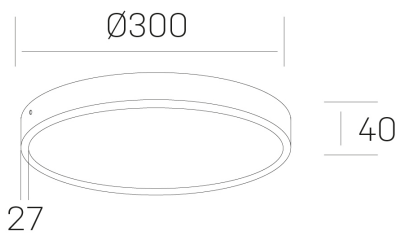

disc slim

K51700.04.SR.WH-WH.OP.ST.8.27.PU

GENERAL DETAILS

INSTALLATION	Surface
FINISHES ALUMINIUM	White-White
OPTIC COVER	Opal
LIGHT DIRECTION	Fixed
INT/EXT IP DEGREE	IP 43
MATERIAL	Aluminum
IK DEGREE	IK03
UTILIZATION	Indoor
WARRANTY	3 years

ELECTRICAL DETAILS

LAMP	LED
POWER	24W
COLOUR TEMPERATURE	2700K
LUMINOUS FLUX	2300 lm
EFFICACY DIMMING	96 Lm/W
DIMABLE	Push
DRIVER	Integrated
CLASS PROTECTION	II
COLOUR RENDERING INDEX	CRI >80
VOLTAGE	220-240 V
CURRENT INTENSITY	600 mA
LIFE TIME	50.000 h

GENERAL DIMENSIONS

DIMENSIONS	Ø 300 mm
HEIGHT	h 40 mm
DIMENSIONES DE EMBALAJE	N/A

*Please might expect a max.15% figure reduction in finishes other than white