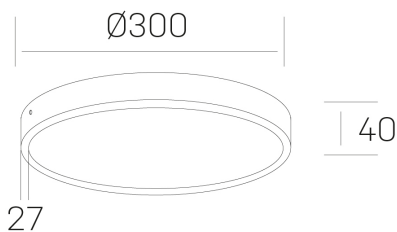

disc slim

K51700.04.SR.WH-WH.OP.ST.8.27.PC

GENERAL DETAILS

INSTALLATION	Surface
FINISHES ALUMINIUM	White-White
OPTIC COVER	Opal
LIGHT DIRECTION	Fixed
INT/EXT IP DEGREE	IP 43
MATERIAL	Aluminum
IK DEGREE	IK03
UTILIZATION	Indoor
WARRANTY	3 years

ELECTRICAL DETAILS

LAMP	LED
POWER	24W
COLOUR TEMPERATURE	2700K
LUMINOUS FLUX	2300 lm
EFFICACY DIMMING	96 Lm/W
DIMABLE	PHASE CUT
DRIVER	Remote
CLASS PROTECTION	II
COLOUR RENDERING INDEX	CRI >80
VOLTAGE	220-240 V
CURRENT INTENSITY	600 mA
LIFE TIME	50.000 h

GENERAL DIMENSIONS

DIMENSIONS	Ø 300 mm
HEIGHT	h 40 mm
DIMENSIONES DE EMBALAJE	N/A

*Please might expect a max.15% figure reduction in finishes other than white