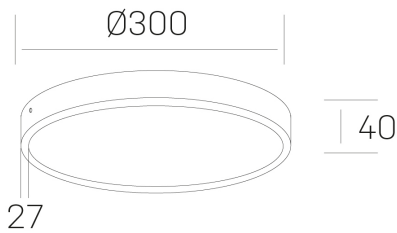

**disc slim**  
K51700.04.SR.WH-WH.OP.ST.8.27.DA

#### GENERAL DETAILS

INSTALLATION	Surface
FINISHES ALUMINIUM	White-White
OPTIC COVER	Opal
LIGHT DIRECTION	Fixed
INT/EXT IP DEGREE	IP 43
MATERIAL	Aluminum
IK DEGREE	IK03
UTILIZATION	Indoor
WARRANTY	3 years

#### ELECTRICAL DETAILS

LAMP	LED
POWER	24W
COLOUR TEMPERATURE	2700K
LUMINOUS FLUX	2300 lm
EFFICACY DIMMING	96 Lm/W
DIMABLE	DALI
DRIVER	Integrated
CLASS PROTECTION	II
COLOUR RENDERING INDEX	CRI >80
VOLTAGE	220-240 V
CURRENT INTENSITY	600 mA
LIFE TIME	50.000 h

#### GENERAL DIMENSIONS

DIMENSIONS	Ø 300 mm
HEIGHT	h 40 mm
DIMENSIONES DE EMBALAJE	N/A

\*Please might expect a max.15% figure reduction in finishes other than white