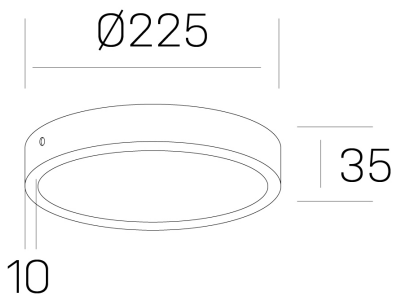

## disc slim

K51700.03.SR.WH-WH.OP.ST.8.27.PU

### GENERAL DETAILS

INSTALLATION	Surface
FINISHES ALUMINIUM	White-White
OPTIC COVER	Opal
LIGHT DIRECTION	Fixed
INT/EXT IP DEGREE	IP 43
MATERIAL	Aluminum
IK DEGREE	IK03
UTILIZATION	Indoor
WARRANTY	3 years

### ELECTRICAL DETAILS

LAMP	LED
POWER	24W
COLOUR TEMPERATURE	2700K
LUMINOUS FLUX	2300 lm
EFFICACY DIMMING	96 Lm/W
DIMABLE	Push
DRIVER	Remote
CLASS PROTECTION	II
COLOUR RENDERING INDEX	CRI >80
VOLTAGE	220-240 V
CURRENT INTENSITY	600 mA
LIFE TIME	50.000 h

### GENERAL DIMENSIONS

DIMENSIONS	Ø 225 mm
HEIGHT	h 35 mm
DIMENSIONES DE EMBALAJE	N/A

\*Please might expect a max.15% figure reduction in finishes other than white