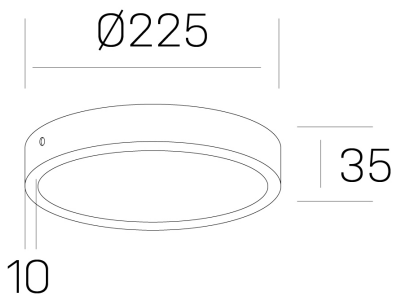

disc slim

K51700.03.SR.WH-WH.OP.ST.8.27.PU

GENERAL DETAILS

INSTALLATION	Surface
FINISHES ALUMINIUM	White-White
OPTIC COVER	Opal
LIGHT DIRECTION	Fixed
INT/EXT IP DEGREE	IP 43
MATERIAL	Aluminum
IK DEGREE	IK03
UTILIZATION	Indoor
WARRANTY	5 years

ELECTRICAL DETAILS

LAMP	LED
POWER	24W
COLOUR TEMPERATURE	2700K
LUMINOUS FLUX	2300 lm
EFFICACY DIMMING	96 Lm/W
DIMABLE	Push
DRIVER	Remote
CLASS PROTECTION	II
COLOUR RENDERING INDEX	CRI >80
VOLTAGE	220-240 V
CURRENT INTENSITY	600 mA
LIFE TIME	50.000 h

GENERAL DIMENSIONS

DIMENSIONS	Ø 225 mm
HEIGHT	h 35 mm
DIMENSIONES DE EMBALAJE	N/A

*Please might expect a max.15% figure reduction in finishes other than white