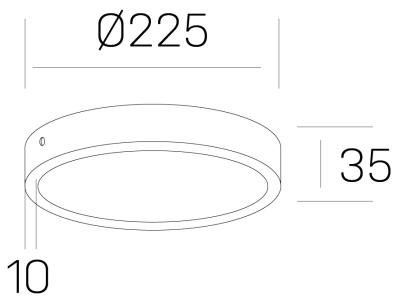

disc slim

K51700.03.SR.WH-WH.OP.ST.8.27.PC

GENERAL DETAILS

INSTALLATION	Surface
FINISHES ALUMINIUM	White-White
OPTIC COVER	Opal
LIGHT DIRECTION	Fixed
INT/EXT IP DEGREE	IP 43
MATERIAL	Aluminum
IK DEGREE	IK03
UTILIZATION	Indoor
WARRANTY	3 years

ELECTRICAL DETAILS

LAMP	LED
POWER	24W
COLOUR TEMPERATURE	2700K
LUMINOUS FLUX	2300 lm
EFFICACY DIMMING	96 Lm/W
DIMABLE	PHASE CUT
DRIVER	Remote
CLASS PROTECTION	II
COLOUR RENDERING INDEX	CRI >80
VOLTAGE	220-240 V
CURRENT INTENSITY	600 mA
LIFE TIME	50.000 h

GENERAL DIMENSIONS

DIMENSIONS	Ø 225 mm
HEIGHT	h 35 mm
DIMENSIONES DE EMBALAJE	N/A

*Please might expect a max.15% figure reduction in finishes other than white