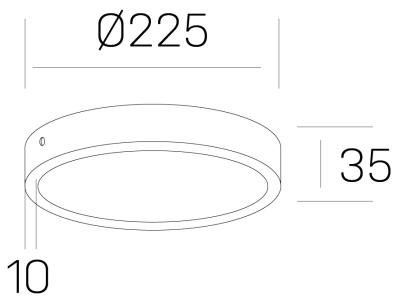

disc slim

K51700.03.SR.WH-WH.OP.ST.8.27.DA

GENERAL DETAILS

INSTALLATION	Surface
FINISHES ALUMINIUM	White-White
OPTIC COVER	Opal
LIGHT DIRECTION	Fixed
INT/EXT IP DEGREE	IP 43
MATERIAL	Aluminum
IK DEGREE	IK03
UTILIZATION	Indoor
WARRANTY	3 years

ELECTRICAL DETAILS

LAMP	LED
POWER	24W
COLOUR TEMPERATURE	2700K
LUMINOUS FLUX	2300 lm
EFFICACY DIMMING	96 Lm/W
DIMABLE	DALI
DRIVER	Remote
CLASS PROTECTION	II
COLOUR RENDERING INDEX	CRI >80
VOLTAGE	220-240 V
CURRENT INTENSITY	600 mA
LIFE TIME	50.000 h

GENERAL DIMENSIONS

DIMENSIONS	Ø 225 mm
HEIGHT	h 35 mm
DIMENSIONES DE EMBALAJE	N/A

*Please might expect a max.15% figure reduction in finishes other than white