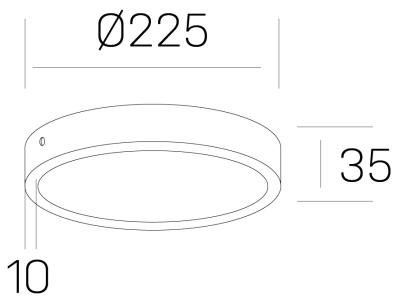

disc slim

K51700.03.SR.WH-WH.OP.ST.8.27.D1

GENERAL DETAILS

INSTALLATION	Surface
FINISHES ALUMINIUM	White-White
OPTIC COVER	Opal
LIGHT DIRECTION	Fixed
INT/EXT IP DEGREE	IP 43
MATERIAL	Aluminum
IK DEGREE	IK03
UTILIZATION	Indoor
WARRANTY	3 years

ELECTRICAL DETAILS

LAMP	LED
POWER	24W
COLOUR TEMPERATURE	2700K
LUMINOUS FLUX	2300 lm
EFFICACY DIMMING	96 Lm/W
DIMABLE	1.10v
DRIVER	Remote
CLASS PROTECTION	II
COLOUR RENDERING INDEX	CRI >80
VOLTAGE	220-240 V
CURRENT INTENSITY	600 mA
LIFE TIME	50.000 h

GENERAL DIMENSIONS

DIMENSIONS	Ø 225 mm
HEIGHT	h 35 mm
DIMENSIONES DE EMBALAJE	N/A

*Please might expect a max.15% figure reduction in finishes other than white