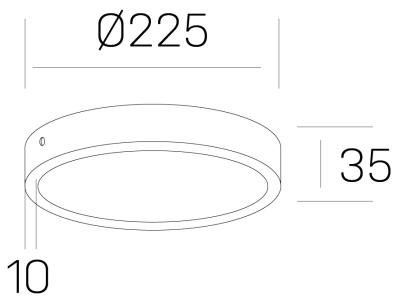

## disc slim

K51700.03.SR.WH-WH.OP.ST.8.27.D1

### GENERAL DETAILS

INSTALLATION	Surface
FINISHES ALUMINIUM	White-White
OPTIC COVER	Opal
LIGHT DIRECTION	Fixed
INT/EXT IP DEGREE	IP 43
MATERIAL	Aluminum
IK DEGREE	IK03
UTILIZATION	Indoor
WARRANTY	5 years

### ELECTRICAL DETAILS

LAMP	LED
POWER	24W
COLOUR TEMPERATURE	2700K
LUMINOUS FLUX	2300 lm
EFFICACY DIMMING	96 Lm/W
DIMABLE	1.10v
DRIVER	Remote
CLASS PROTECTION	II
COLOUR RENDERING INDEX	CRI >80
VOLTAGE	220-240 V
CURRENT INTENSITY	600 mA
LIFE TIME	50.000 h

### GENERAL DIMENSIONS

DIMENSIONS	Ø 225 mm
HEIGHT	h 35 mm
DIMENSIONES DE EMBALAJE	N/A

\*Please might expect a max.15% figure reduction in finishes other than white