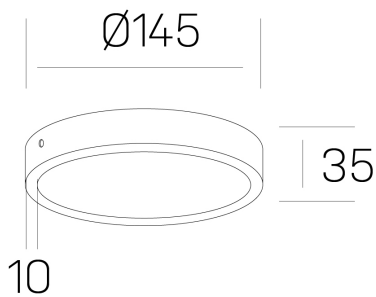

disc slim

K51700.02.SR.WH-WH.OP.ST.8.27.PU

GENERAL DETAILS

INSTALLATION	Surface
FINISHES ALUMINIUM	White-White
OPTIC COVER	Opal
LIGHT DIRECTION	Fixed
INT/EXT IP DEGREE	IP 43
MATERIAL	Aluminum
IK DEGREE	IK03
UTILIZATION	Indoor
WARRANTY	3 years

ELECTRICAL DETAILS

LAMP	LED
POWER	12 W
COLOUR TEMPERATURE	2700K
LUMINOUS FLUX	1150 Lm
EFFICACY DIMMING	96 Lm/W
DIMABLE	Push
DRIVER	Remote
CLASS PROTECTION	II
COLOUR RENDERING INDEX	CRI >80
VOLTAGE	220-240 V
CURRENT INTENSITY	300 mA
LIFE TIME	50.000 h

GENERAL DIMENSIONS

DIMENSIONS	Ø 145 mm
HEIGHT	h 35 mm
DIMENSIONES DE EMBALAJE	N/A

*Please might expect a max.15% figure reduction in finishes other than white