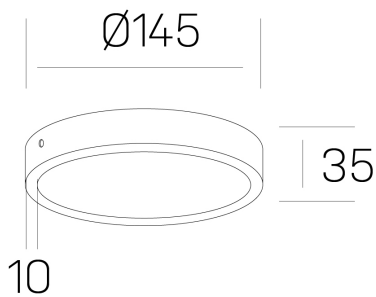

disc slim

K51700.02.SR.WH-WH.OP.ST.8.27.DA

GENERAL DETAILS

INSTALLATION	Surface
FINISHES ALUMINIUM	White-White
OPTIC COVER	Opal
LIGHT DIRECTION	Fixed
INT/EXT IP DEGREE	IP 43
MATERIAL	Aluminum
IK DEGREE	IK03
UTILIZATION	Indoor
WARRANTY	3 years

ELECTRICAL DETAILS

LAMP	LED
POWER	12 W
COLOUR TEMPERATURE	2700K
LUMINOUS FLUX	1150 Lm
EFFICACY DIMMING	96 Lm/W
DIMABLE	DALI
DRIVER	Remote
CLASS PROTECTION	II
COLOUR RENDERING INDEX	CRI >80
VOLTAGE	220-240 V
CURRENT INTENSITY	300 mA
LIFE TIME	50.000 h

GENERAL DIMENSIONS

DIMENSIONS	Ø 145 mm
HEIGHT	h 35 mm
DIMENSIONES DE EMBALAJE	N/A

*Please might expect a max.15% figure reduction in finishes other than white