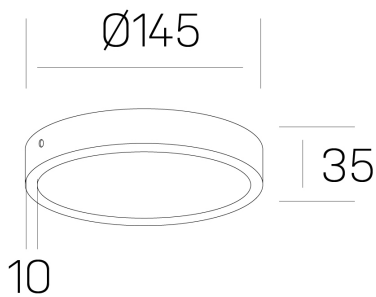

disc slim

K51700.02.SR.WH-WH.OP.ST.8.27.DA

GENERAL DETAILS

INSTALLATION	Surface
FINISHES ALUMINIUM	White-White
OPTIC COVER	Opal
LIGHT DIRECTION	Fixed
INT/EXT IP DEGREE	IP 43
MATERIAL	Aluminum
IK DEGREE	IK03
UTILIZATION	Indoor
WARRANTY	5 years

ELECTRICAL DETAILS

LAMP	LED
POWER	12 W
COLOUR TEMPERATURE	2700K
LUMINOUS FLUX	1150 Lm
EFFICACY DIMMING	96 Lm/W
DIMABLE	DALI
DRIVER	Remote
CLASS PROTECTION	II
COLOUR RENDERING INDEX	CRI >80
VOLTAGE	220-240 V
CURRENT INTENSITY	300 mA
LIFE TIME	50.000 h

GENERAL DIMENSIONS

DIMENSIONS	Ø 145 mm
HEIGHT	h 35 mm
DIMENSIONES DE EMBALAJE	N/A

*Please might expect a max.15% figure reduction in finishes other than white