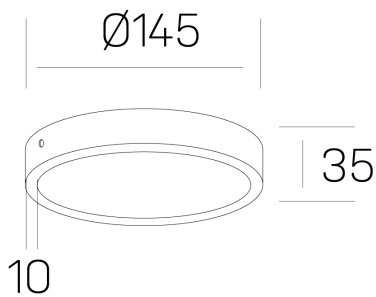

**disc slim**  
K51700.02.SR.WH-WH.OP.ST.8.27.D1

#### GENERAL DETAILS

INSTALLATION	Surface
FINISHES ALUMINIUM	White-White
OPTIC COVER	Opal
LIGHT DIRECTION	Fixed
INT/EXT IP DEGREE	IP 43
MATERIAL	Aluminum
IK DEGREE	IK03
UTILIZATION	Indoor
WARRANTY	3 years

#### ELECTRICAL DETAILS

LAMP	LED
POWER	12 W
COLOUR TEMPERATURE	2700K
LUMINOUS FLUX	1150 Lm
EFFICACY DIMMING	96 Lm/W
DIMABLE	1.10v
DRIVER	Remote
CLASS PROTECTION	II
COLOUR RENDERING INDEX	CRI >80
VOLTAGE	220-240 V
CURRENT INTENSITY	300 mA
LIFE TIME	50.000 h

#### GENERAL DIMENSIONS

DIMENSIONS	Ø 145 mm
HEIGHT	h 35 mm
DIMENSIONES DE EMBALAJE	N/A

\*Please might expect a max.15% figure reduction in finishes other than white