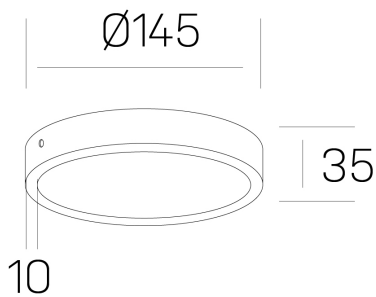

## disc slim

K51700.02.SR.WH-WH.OP.ST.8.27.D1

### GENERAL DETAILS

INSTALLATION	Surface
FINISHES ALUMINIUM	White-White
OPTIC COVER	Opal
LIGHT DIRECTION	Fixed
INT/EXT IP DEGREE	IP 43
MATERIAL	Aluminum
IK DEGREE	IK03
UTILIZATION	Indoor
WARRANTY	5 years

### ELECTRICAL DETAILS

LAMP	LED
POWER	12 W
COLOUR TEMPERATURE	2700K
LUMINOUS FLUX	1150 Lm
EFFICACY DIMMING	96 Lm/W
DIMABLE	1.10v
DRIVER	Remote
CLASS PROTECTION	II
COLOUR RENDERING INDEX	CRI >80
VOLTAGE	220-240 V
CURRENT INTENSITY	300 mA
LIFE TIME	50.000 h

### GENERAL DIMENSIONS

DIMENSIONS	Ø 145 mm
HEIGHT	h 35 mm
DIMENSIONES DE EMBALAJE	N/A

\*Please might expect a max.15% figure reduction in finishes other than white