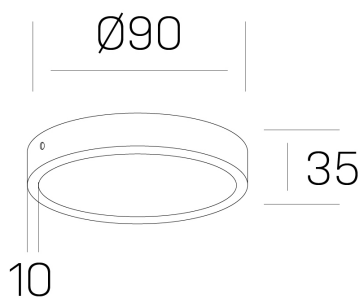

**disc slim**  
K51700.01.SR.WH-WH.OP.ST.8.27.PC

#### GENERAL DETAILS

INSTALLATION	Surface
FINISHES ALUMINIUM	White-White
OPTIC COVER	Opal
LIGHT DIRECTION	Fixed
INT/EXT IP DEGREE	IP 43
MATERIAL	Aluminum
IK DEGREE	IK03
UTILIZATION	Indoor
WARRANTY	3 years

#### ELECTRICAL DETAILS

LAMP	LED
POWER	6 W
COLOUR TEMPERATURE	2700K
LUMINOUS FLUX	410 Lm
EFFICACY DIMMING	66 Lm/W
DIMABLE	PHASE CUT
DRIVER	Remote
CLASS PROTECTION	II
COLOUR RENDERING INDEX	CRI >80
VOLTAGE	220-240 V
CURRENT INTENSITY	160 mA
LIFE TIME	50.000 h

#### GENERAL DIMENSIONS

DIMENSIONS	Ø 90 mm
HEIGHT	h 35 mm
DIMENSIONES DE EMBALAJE	N/A

\*Please might expect a max.15% figure reduction in finishes other than white