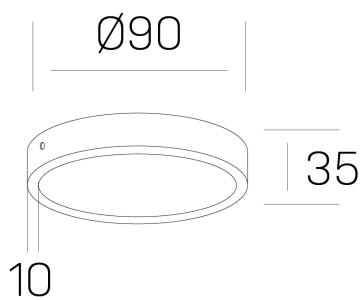

disc slim

K51700.01.SR.WH-WH.OP.ST.8.27.DA

GENERAL DETAILS

INSTALLATION	Surface
FINISHES ALUMINIUM	White-White
OPTIC COVER	Opal
LIGHT DIRECTION	Fixed
INT/EXT IP DEGREE	IP 43
MATERIAL	Aluminum
IK DEGREE	IK03
UTILIZATION	Indoor
WARRANTY	3 years

ELECTRICAL DETAILS

LAMP	LED
POWER	6 W
COLOUR TEMPERATURE	2700K
LUMINOUS FLUX	410 Lm
EFFICACY DIMMING	66 Lm/W
DIMABLE	DALI
DRIVER	Remote
CLASS PROTECTION	II
COLOUR RENDERING INDEX	CRI >80
VOLTAGE	220-240 V
CURRENT INTENSITY	160 mA
LIFE TIME	50.000 h

GENERAL DIMENSIONS

DIMENSIONS	Ø 90 mm
HEIGHT	h 35 mm
DIMENSIONES DE EMBALAJE	N/A

*Please might expect a max.15% figure reduction in finishes other than white