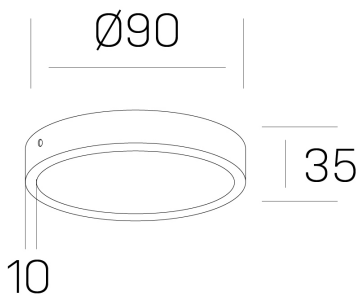

disc slim

K51700.01.SR.WH-WH.OP.ST.8.27.DA

GENERAL DETAILS

INSTALLATION	Surface
FINISHES ALUMINIUM	White-White
OPTIC COVER	Opal
LIGHT DIRECTION	Fixed
INT/EXT IP DEGREE	IP 43
MATERIAL	Aluminum
IK DEGREE	IK03
UTILIZATION	Indoor
WARRANTY	5 years

ELECTRICAL DETAILS

LAMP	LED
POWER	6 W
COLOUR TEMPERATURE	2700K
LUMINOUS FLUX	410 Lm
EFFICACY DIMMING	66 Lm/W
DIMABLE	DALI
DRIVER	Remote
CLASS PROTECTION	II
COLOUR RENDERING INDEX	CRI >80
VOLTAGE	220-240 V
CURRENT INTENSITY	160 mA
LIFE TIME	50.000 h

GENERAL DIMENSIONS

DIMENSIONS	Ø 90 mm
HEIGHT	h 35 mm
DIMENSIONES DE EMBALAJE	N/A

*Please might expect a max.15% figure reduction in finishes other than white