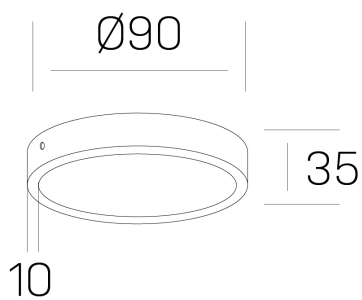

disc slim
K51700.01.SR.WH-WH.OP.ST.8.27.D1

GENERAL DETAILS

INSTALLATION	Surface
FINISHES ALUMINIUM	White-White
OPTIC COVER	Opal
LIGHT DIRECTION	Fixed
INT/EXT IP DEGREE	IP 43
MATERIAL	Aluminum
IK DEGREE	IK03
UTILIZATION	Indoor
WARRANTY	3 years

ELECTRICAL DETAILS

LAMP	LED
POWER	6 W
COLOUR TEMPERATURE	2700K
LUMINOUS FLUX	410 Lm
EFFICACY DIMMING	66 Lm/W
DIMABLE	1.10v
DRIVER	Remote
CLASS PROTECTION	II
COLOUR RENDERING INDEX	CRI >80
VOLTAGE	220-240 V
CURRENT INTENSITY	160 mA
LIFE TIME	50.000 h

GENERAL DIMENSIONS

DIMENSIONS	Ø 90 mm
HEIGHT	h 35 mm
DIMENSIONES DE EMBALAJE	N/A

*Please might expect a max.15% figure reduction in finishes other than white