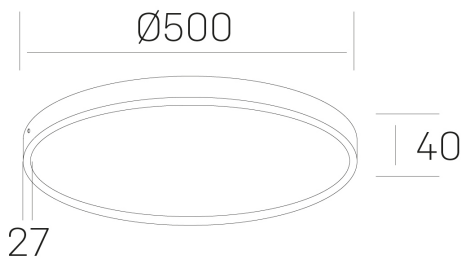

disc slim

K51700.06.SR.WH-WH.OP.ST.8.27

GENERAL DETAILS

INSTALLATION	Surface
FINISHES ALUMINIUM	White-White
OPTIC COVER	Opal
LIGHT DIRECTION	Fixed
INT/EXT IP DEGREE	IP 43
MATERIAL	Aluminum
IK DEGREE	IK03
UTILIZATION	Indoor
WARRANTY	3 years

ELECTRICAL DETAILS

LAMP	LED
POWER	48 W
COLOUR TEMPERATURE	2700K
LUMINOUS FLUX	4150 Lm
EFFICACY DIMMING	87 Lm/W
DIMABLE	No Dim
DRIVER	Integrated
CLASS PROTECTION	II
COLOUR RENDERING INDEX	CRI >80
VOLTAGE	220-240 V
CURRENT INTENSITY	1200 mA
LIFE TIME	50.000 h

GENERAL DIMENSIONS

DIMENSIONS	Ø 500 mm
HEIGHT	h 40 mm
DIMENSIONES DE EMBALAJE	N/A

*Please might expect a max.15% figure reduction in finishes other than white