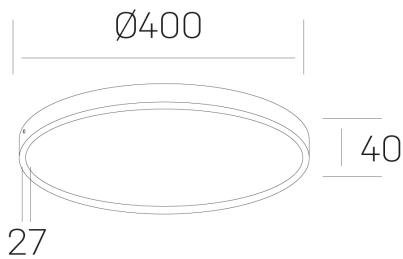

## disc slim

K51700.05.SR.WH-WH.OP.ST.8.27

### GENERAL DETAILS

INSTALLATION	Surface
FINISHES ALUMINIUM	White-White
OPTIC COVER	Opal
LIGHT DIRECTION	Fixed
INT/EXT IP DEGREE	IP 43
MATERIAL	Aluminum
IK DEGREE	IK03
UTILIZATION	Indoor
WARRANTY	3 years

### ELECTRICAL DETAILS

LAMP	LED
POWER	38 W
COLOUR TEMPERATURE	2700K
LUMINOUS FLUX	3400 Lm
EFFICACY DIMMING	90 Lm/W
DIMABLE	No Dim
DRIVER	Integrated
CLASS PROTECTION	II
COLOUR RENDERING INDEX	CRI >80
VOLTAGE	220-240 V
CURRENT INTENSITY	900 mA
LIFE TIME	50.000 h

### GENERAL DIMENSIONS

DIMENSIONS	Ø 400 mm
HEIGHT	h 40 mm
DIMENSIONES DE EMBALAJE	N/A

\*Please might expect a max.15% figure reduction in finishes other than white