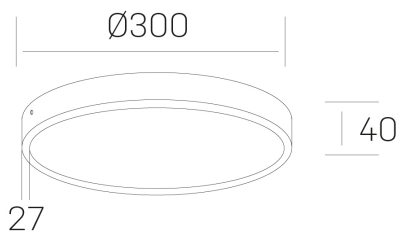

disc slim

K51700.04.SR.WH-WH.OP.ST.8.27

GENERAL DETAILS

INSTALLATION	Surface
FINISHES ALUMINIUM	White-White
OPTIC COVER	Opal
LIGHT DIRECTION	Fixed
INT/EXT IP DEGREE	IP 43
MATERIAL	Aluminum
IK DEGREE	IK03
UTILIZATION	Indoor
WARRANTY	3 years

ELECTRICAL DETAILS

LAMP	LED
POWER	24W
COLOUR TEMPERATURE	2700K
LUMINOUS FLUX	2300 lm
EFFICACY DIMMING	96 Lm/W
DIMABLE	No Dim
DRIVER	Integrated
CLASS PROTECTION	II
COLOUR RENDERING INDEX	CRI >80
VOLTAGE	220-240 V
CURRENT INTENSITY	600 mA
LIFE TIME	50.000 h

GENERAL DIMENSIONS

DIMENSIONS	Ø 300 mm
HEIGHT	h 40 mm
DIMENSIONES DE EMBALAJE	N/A

*Please might expect a max.15% figure reduction in finishes other than white