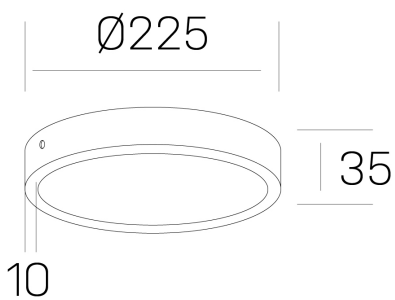

**disc slim**  
K51700.03.SR.WH-WH.OP.ST.8.27

#### GENERAL DETAILS

INSTALLATION	Surface
FINISHES ALUMINIUM	White-White
OPTIC COVER	Opal
LIGHT DIRECTION	Fixed
INT/EXT IP DEGREE	IP 43
MATERIAL	Aluminum
IK DEGREE	IK03
UTILIZATION	Indoor
WARRANTY	3 years

#### ELECTRICAL DETAILS

LAMP	LED
POWER	24W
COLOUR TEMPERATURE	2700K
LUMINOUS FLUX	2300 lm
EFFICACY DIMMING	96 Lm/W
DIMABLE	No Dim
DRIVER	Integrated
CLASS PROTECTION	II
COLOUR RENDERING INDEX	CRI >80
VOLTAGE	220-240 V
CURRENT INTENSITY	600 mA
LIFE TIME	50.000 h

#### GENERAL DIMENSIONS

DIMENSIONS	Ø 225 mm
HEIGHT	h 35 mm
DIMENSIONES DE EMBALAJE	N/A

\*Please might expect a max.15% figure reduction in finishes other than white