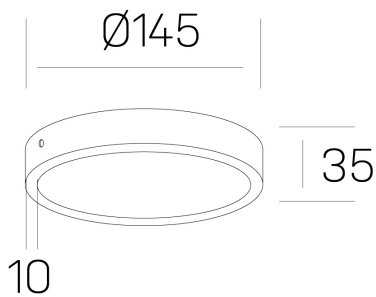

disc slim
K51700.02.SR.WH-WH.OP.ST.8.27

GENERAL DETAILS

INSTALLATION	Surface
FINISHES ALUMINIUM	White-White
OPTIC COVER	Opal
LIGHT DIRECTION	Fixed
INT/EXT IP DEGREE	IP 43
MATERIAL	Aluminum
IK DEGREE	IK03
UTILIZATION	Indoor
WARRANTY	3 years

ELECTRICAL DETAILS

LAMP	LED
POWER	12 W
COLOUR TEMPERATURE	2700K
LUMINOUS FLUX	1150 Lm
EFFICACY DIMMING	96 Lm/W
DIMABLE	No Dim
DRIVER	Integrated
CLASS PROTECTION	II
COLOUR RENDERING INDEX	CRI >80
VOLTAGE	220-240 V
CURRENT INTENSITY	300 mA
LIFE TIME	50.000 h

GENERAL DIMENSIONS

DIMENSIONS	Ø 145 mm
HEIGHT	h 35 mm
DIMENSIONES DE EMBALAJE	N/A

*Please might expect a max.15% figure reduction in finishes other than white