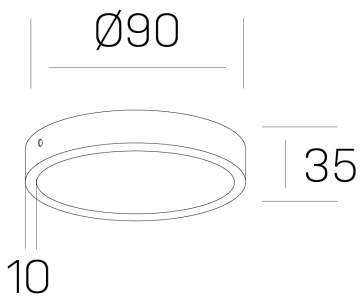

disc slim
K51700.01.SR.WH-WH.OP.ST.8.27

GENERAL DETAILS

INSTALLATION	Surface
FINISHES ALUMINIUM	White-White
OPTIC COVER	Opal
LIGHT DIRECTION	Fixed
INT/EXT IP DEGREE	IP 43
MATERIAL	Aluminum
IK DEGREE	IK03
UTILIZATION	Indoor
WARRANTY	3 years

ELECTRICAL DETAILS

LAMP	LED
POWER	6 W
COLOUR TEMPERATURE	2700K
LUMINOUS FLUX	410 Lm
EFFICACY DIMMING	66 Lm/W
DIMABLE	No Dim
DRIVER	Integrated
CLASS PROTECTION	II
COLOUR RENDERING INDEX	CRI >80
VOLTAGE	220-240 V
CURRENT INTENSITY	160 mA
LIFE TIME	50.000 h

GENERAL DIMENSIONS

DIMENSIONS	Ø 90 mm
HEIGHT	h 35 mm
DIMENSIONES DE EMBALAJE	N/A

*Please might expect a max.15% figure reduction in finishes other than white