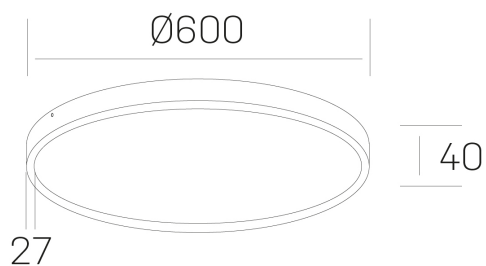

disc slim

K51700.07.SR.WH-WH.OP.ST.8.40.PU

GENERAL DETAILS

INSTALLATION	Surface
FINISHES ALUMINIUM	White-White
OPTIC COVER	Opal
LIGHT DIRECTION	Fixed
INT/EXT IP DEGREE	IP 43
MATERIAL	Aluminum
IK DEGREE	IK03
UTILIZATION	Indoor
WARRANTY	3 years

ELECTRICAL DETAILS

LAMP	LED
POWER	56 W
COLOUR TEMPERATURE	4000K
LUMINOUS FLUX	4900 Lm
EFFICACY DIMMING	88 Lm/W
DIMABLE	Push
DRIVER	Integrated
CLASS PROTECTION	II
COLOUR RENDERING INDEX	CRI >80
VOLTAGE	220-240 V
CURRENT INTENSITY	1400 mA
LIFE TIME	50.000 h

GENERAL DIMENSIONS

DIMENSIONS	Ø 600 mm
HEIGHT	h 40 mm
DIMENSIONES DE EMBALAJE	635 × 610 × 48 mm
PESO NETO	3.34

*Please might expect a max.15% figure reduction in finishes other than white