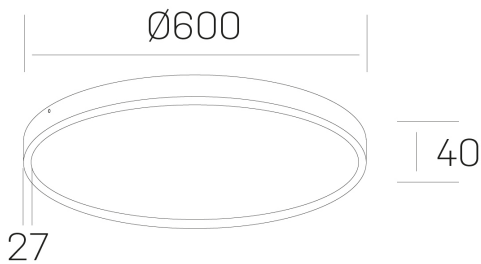

**disc slim**  
K51700.07.SR.WH-WH.OP.ST.8.40.DA

#### GENERAL DETAILS

INSTALLATION	Surface
FINISHES ALUMINIUM	White-White
OPTIC COVER	Opal
LIGHT DIRECTION	Fixed
INT/EXT IP DEGREE	IP 43
MATERIAL	Aluminum
IK DEGREE	IK03
UTILIZATION	Indoor
WARRANTY	3 years

#### ELECTRICAL DETAILS

LAMP	LED
POWER	56 W
COLOUR TEMPERATURE	4000K
LUMINOUS FLUX	4900 Lm
EFFICACY DIMMING	88 Lm/W
DIMABLE	DALI
DRIVER	Integrated
CLASS PROTECTION	II
COLOUR RENDERING INDEX	CRI >80
VOLTAGE	220-240 V
CURRENT INTENSITY	1400 mA
LIFE TIME	50.000 h

#### GENERAL DIMENSIONS

DIMENSIONS	Ø 600 mm
HEIGHT	h 40 mm
DIMENSIONES DE EMBALAJE	635 × 610 × 48 mm
PESO NETO	3.34

\*Please might expect a max.15% figure reduction in finishes other than white