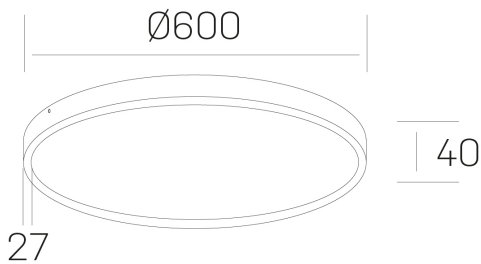

disc slim

K51700.07.SR.WH-WH.OP.ST.8.40.D1

GENERAL DETAILS

INSTALLATION	Surface
FINISHES ALUMINIUM	White-White
OPTIC COVER	Opal
LIGHT DIRECTION	Fixed
INT/EXT IP DEGREE	IP 43
MATERIAL	Aluminum
IK DEGREE	IK03
UTILIZATION	Indoor
WARRANTY	3 years

ELECTRICAL DETAILS

LAMP	LED
POWER	56 W
COLOUR TEMPERATURE	4000K
LUMINOUS FLUX	4900 Lm
EFFICACY DIMMING	88 Lm/W
DIMABLE	1.10v
DRIVER	Integrated
CLASS PROTECTION	II
COLOUR RENDERING INDEX	CRI >80
VOLTAGE	220-240 V
CURRENT INTENSITY	1400 mA
LIFE TIME	50.000 h

GENERAL DIMENSIONS

DIMENSIONS	Ø 600 mm
HEIGHT	h 40 mm
DIMENSIONES DE EMBALAJE	635 × 610 × 48 mm
PESO NETO	3.34

*Please might expect a max.15% figure reduction in finishes other than white