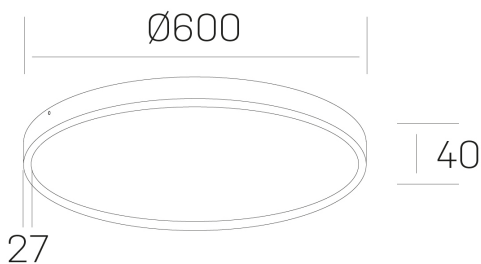

disc slim

K51700.07.SR.WH-WH.OP.ST.8.40.D1

GENERAL DETAILS

INSTALLATION	Surface
FINISHES ALUMINIUM	White-White
OPTIC COVER	Opal
LIGHT DIRECTION	Fixed
INT/EXT IP DEGREE	IP 43
MATERIAL	Aluminum
IK DEGREE	IK03
UTILIZATION	Indoor
WARRANTY	5 years

ELECTRICAL DETAILS

LAMP	LED
POWER	56 W
COLOUR TEMPERATURE	4000K
LUMINOUS FLUX	4900 Lm
EFFICACY DIMMING	88 Lm/W
DIMABLE	1.10v
DRIVER	Integrated
CLASS PROTECTION	II
COLOUR RENDERING INDEX	CRI >80
VOLTAGE	220-240 V
CURRENT INTENSITY	1400 mA
LIFE TIME	50.000 h

GENERAL DIMENSIONS

DIMENSIONS	Ø 600 mm
HEIGHT	h 40 mm
DIMENSIONES DE EMBALAJE	635 × 610 × 48 mm
PESO NETO	3.34

*Please might expect a max.15% figure reduction in finishes other than white