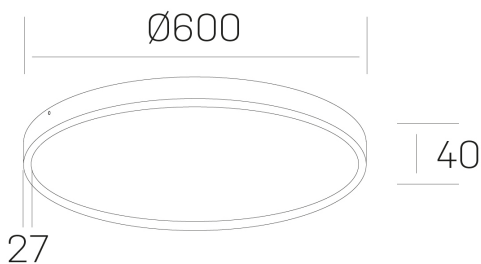

## disc slim

K51700.07.SR.WH-WH.OP.ST.8.40

### GENERAL DETAILS

INSTALLATION	Surface
FINISHES ALUMINIUM	White-White
OPTIC COVER	Opal
LIGHT DIRECTION	Fixed
INT/EXT IP DEGREE	IP 43
MATERIAL	Aluminum
IK DEGREE	IK03
UTILIZATION	Indoor
WARRANTY	3 years

### ELECTRICAL DETAILS

LAMP	LED
POWER	56 W
COLOUR TEMPERATURE	4000K
LUMINOUS FLUX	4900 Lm
EFFICACY DIMMING	88 Lm/W
DIMABLE	No Dim
DRIVER	Integrated
CLASS PROTECTION	II
COLOUR RENDERING INDEX	CRI >80
VOLTAGE	220-240 V
CURRENT INTENSITY	1400 mA
LIFE TIME	50.000 h

### GENERAL DIMENSIONS

DIMENSIONS	Ø 600 mm
HEIGHT	h 40 mm
DIMENSIONES DE EMBALAJE	635 × 610 × 48 mm
PESO NETO	3.34

\*Please might expect a max.15% figure reduction in finishes other than white