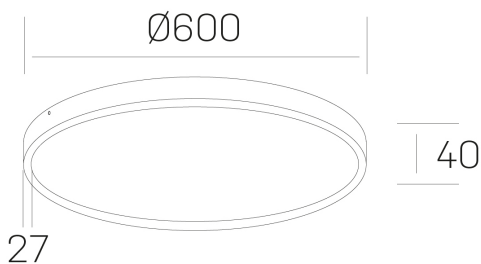

disc slim
K51700.07.SR.WH-WH.OP.ST.8.40

GENERAL DETAILS

INSTALLATION	Surface
FINISHES ALUMINIUM	White-White
OPTIC COVER	Opal
LIGHT DIRECTION	Fixed
INT/EXT IP DEGREE	IP 43
MATERIAL	Aluminum
IK DEGREE	IK03
UTILIZATION	Indoor
WARRANTY	5 years

ELECTRICAL DETAILS

LAMP	LED
POWER	56 W
COLOUR TEMPERATURE	4000K
LUMINOUS FLUX	4900 Lm
EFFICACY DIMMING	88 Lm/W
DIMABLE	No Dim
DRIVER	Integrated
CLASS PROTECTION	II
COLOUR RENDERING INDEX	CRI >80
VOLTAGE	220-240 V
CURRENT INTENSITY	1400 mA
LIFE TIME	50.000 h

GENERAL DIMENSIONS

DIMENSIONS	Ø 600 mm
HEIGHT	h 40 mm
DIMENSIONES DE EMBALAJE	635 × 610 × 48 mm
PESO NETO	3.34

*Please might expect a max.15% figure reduction in finishes other than white